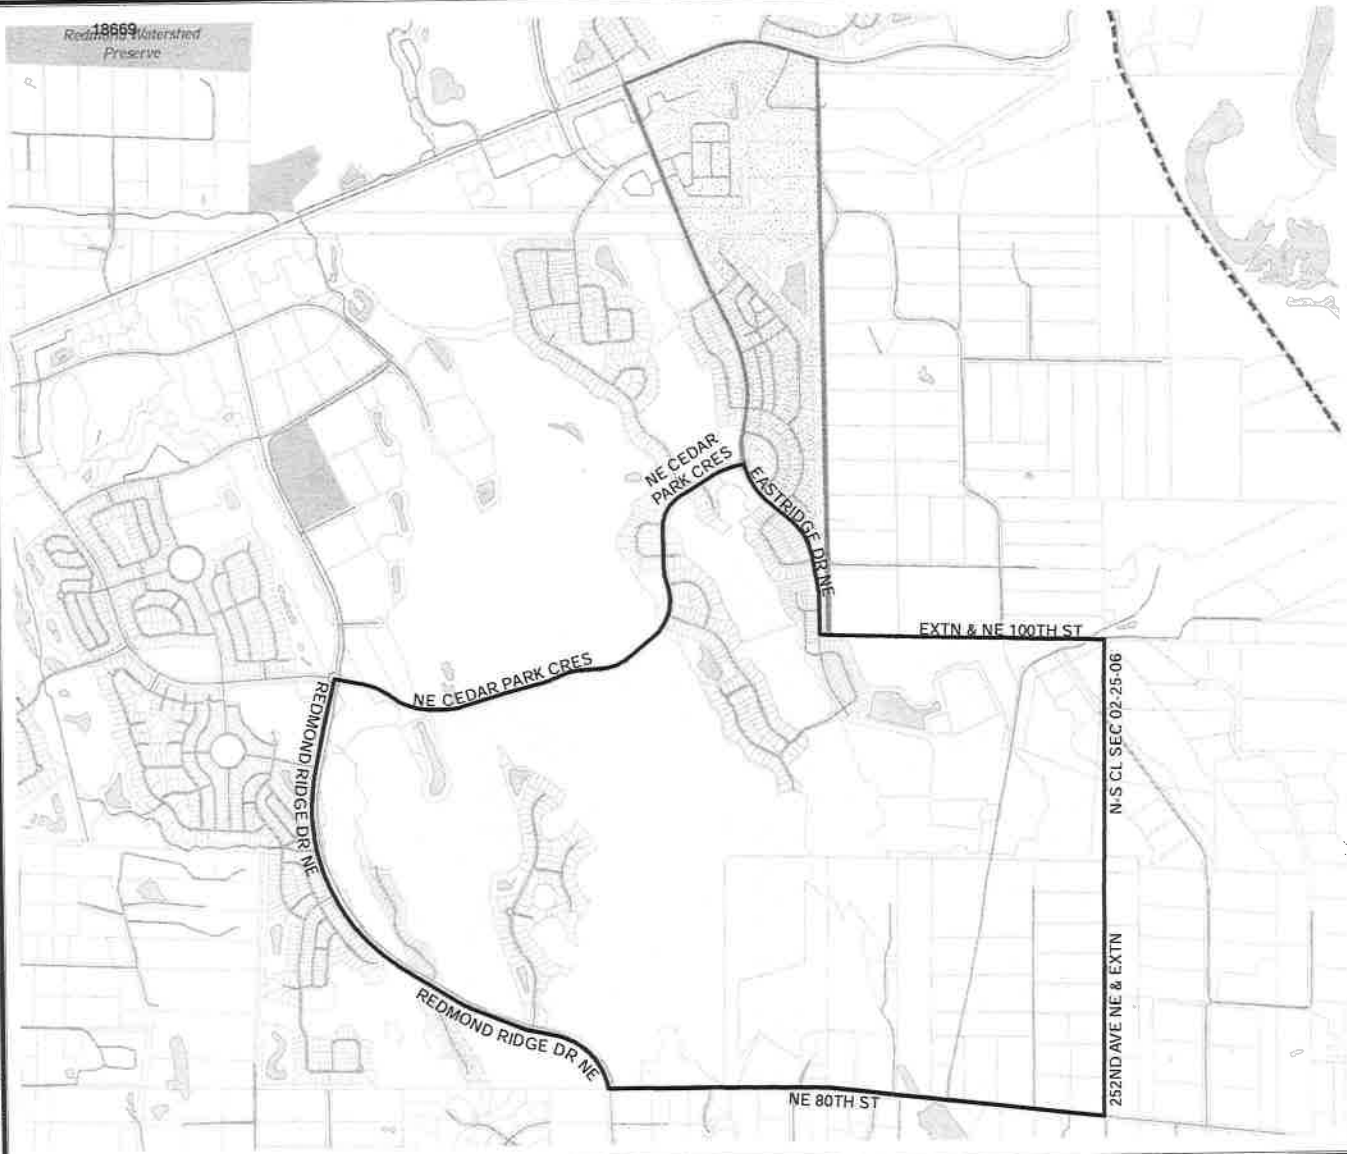

2018 Precinct Alterations

Code	Precinct Name	LG	CG	CC
3623	EASTRIDGE	45	1	3
3623	EASTRIDGE	45	1	3

Legend

- Legislative District Boundaries
- Congressional District Boundaries
- Council District Boundaries
- New Precinct
- Old Precinct(s)

Census Tract:	S-T-R:
Tract 032329	03-25-06