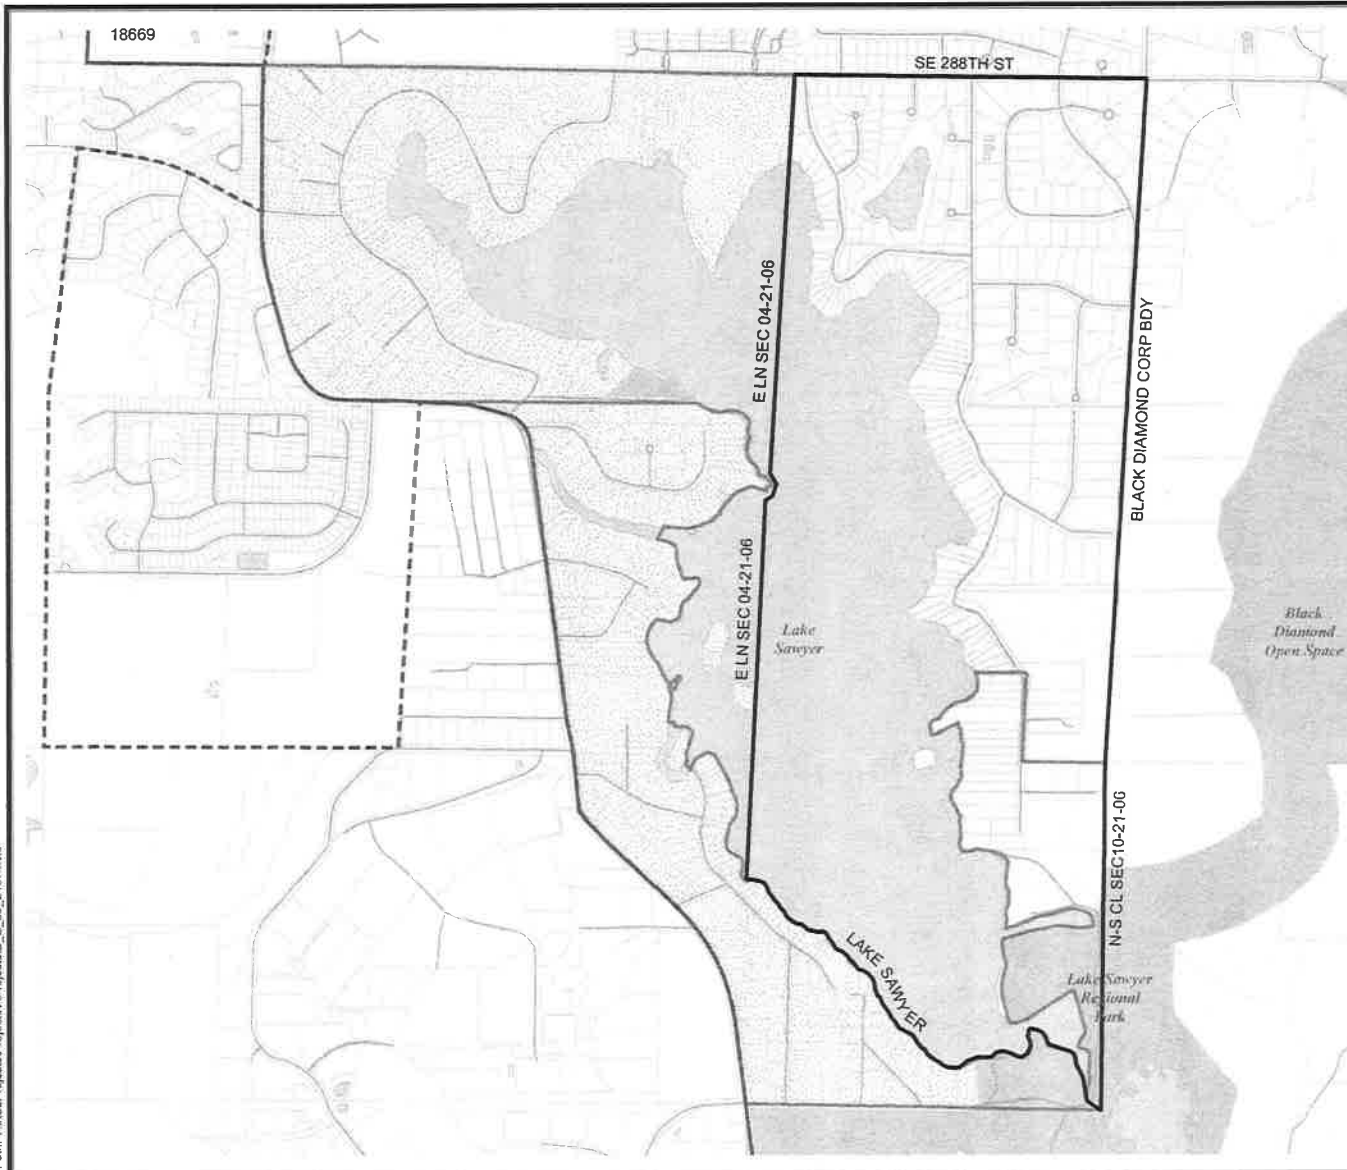

2018 Precinct Alterations

Code	Precinct Name	LG	CG	CC
2407	B-D 05-2407	5	8	9
2407	B-D 05-2407	5	8	9
2413	B-D 05-2413	5	8	9

Legend

- Legislative District Boundaries
- Congressional District Boundaries
- Council District Boundaries
- New Precinct
- Old Precinct(s)

Census Tract:	S-T-R:
Tract 031605	03-21-06