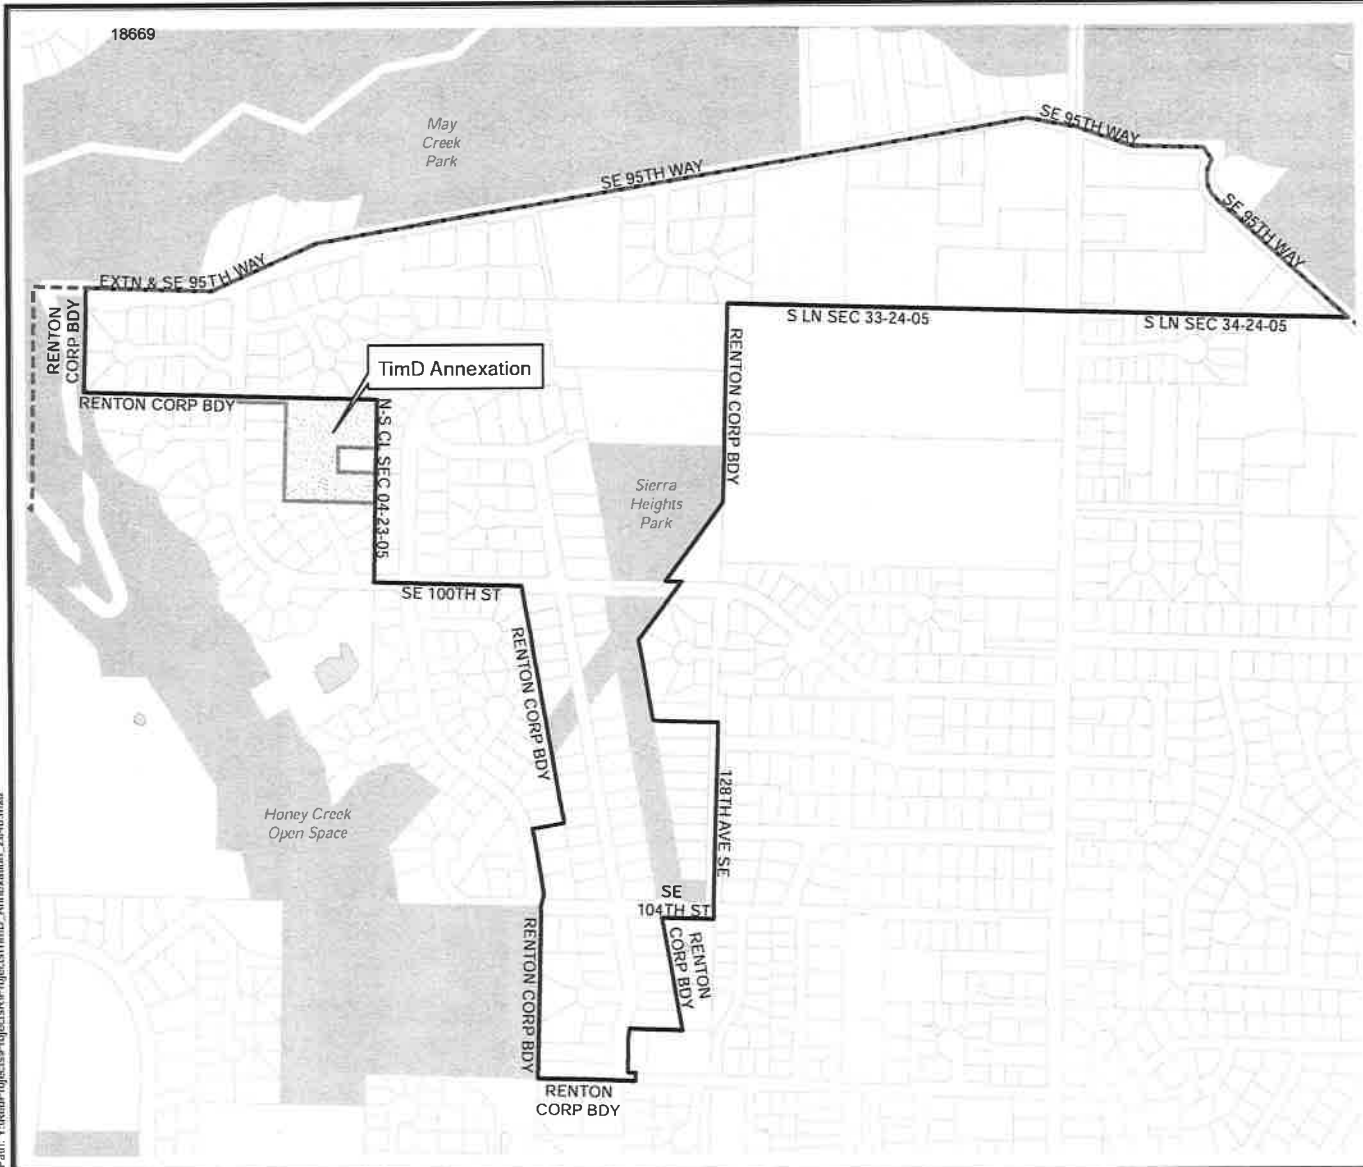

2018 Precinct Alterations

Code	Precinct Name	LG	CG	CC
2848	PTARMIGAN	11	9	9
2848	PTARMIGAN	11	9	9

Legend

- Legislative District Boundaries
- Congressional District Boundaries
- Council District Boundaries
- New Precinct
- Old Precinct(s)

Census Tract:	S-T-R:
Tract 025200	04-23-05