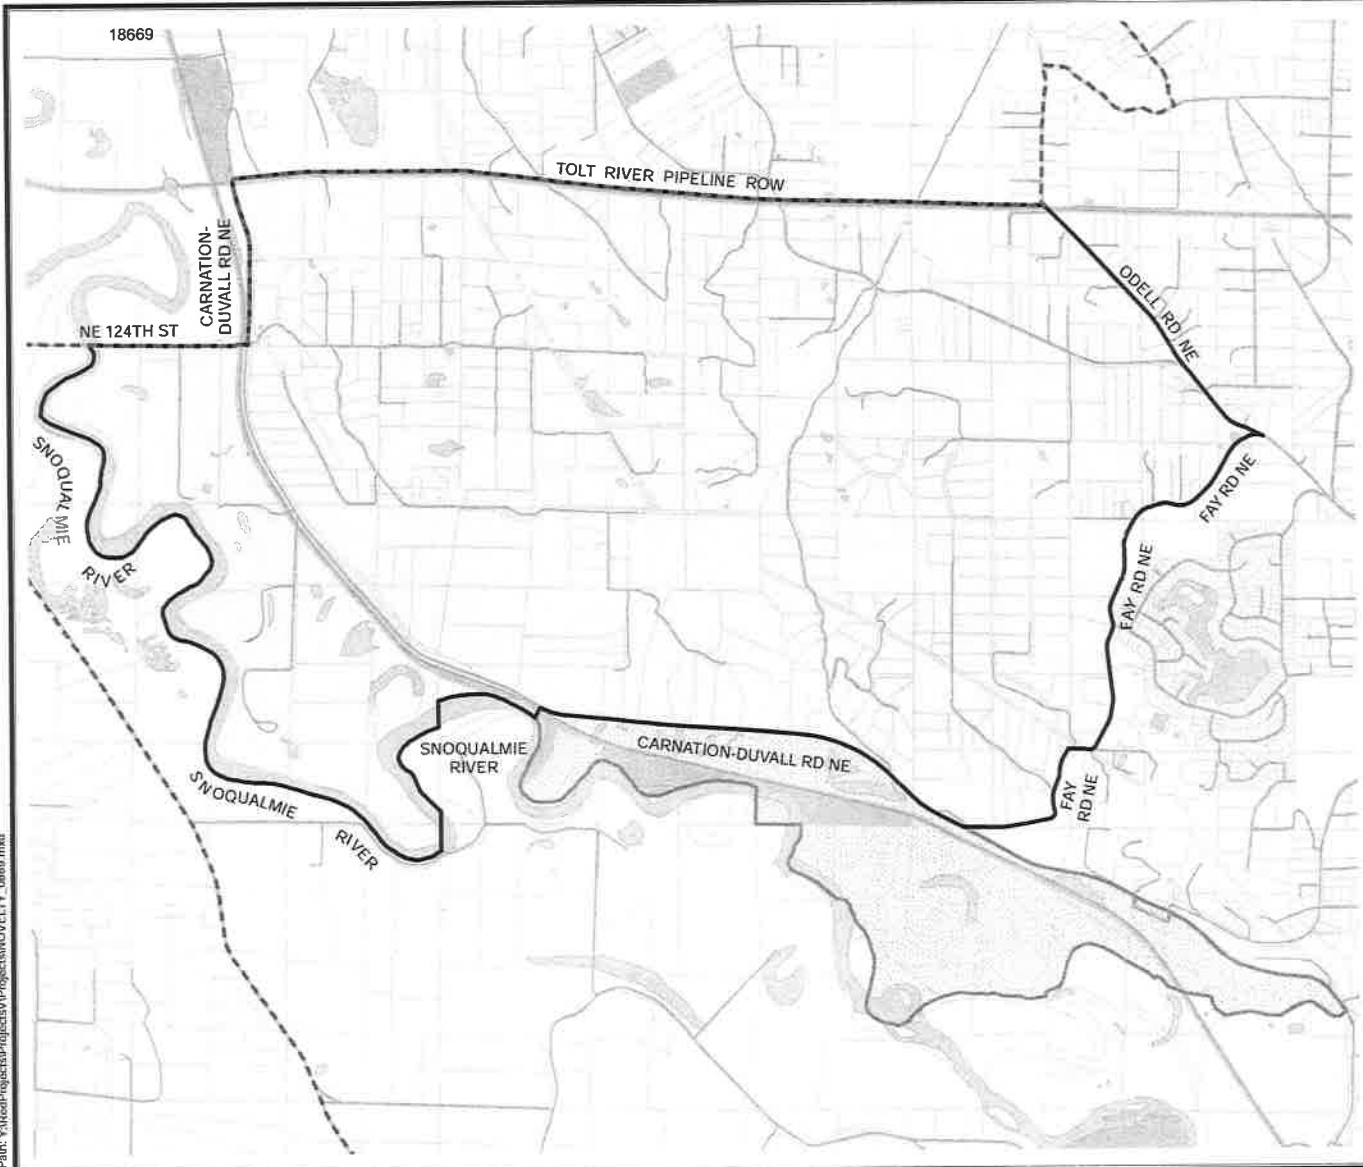

2018 Precinct Alterations

Code	Precinct Name	LG	CG	CC
0869	NOVELTY	5	1	3
0869	NOVELTY	5	1	3

Legend

- Legislative District Boundaries
- Congressional District Boundaries
- Council District Boundaries
- New Precinct
- Old Precinct(s)

Census Tract:	S-T-R:
Tract 032402	30-26-07