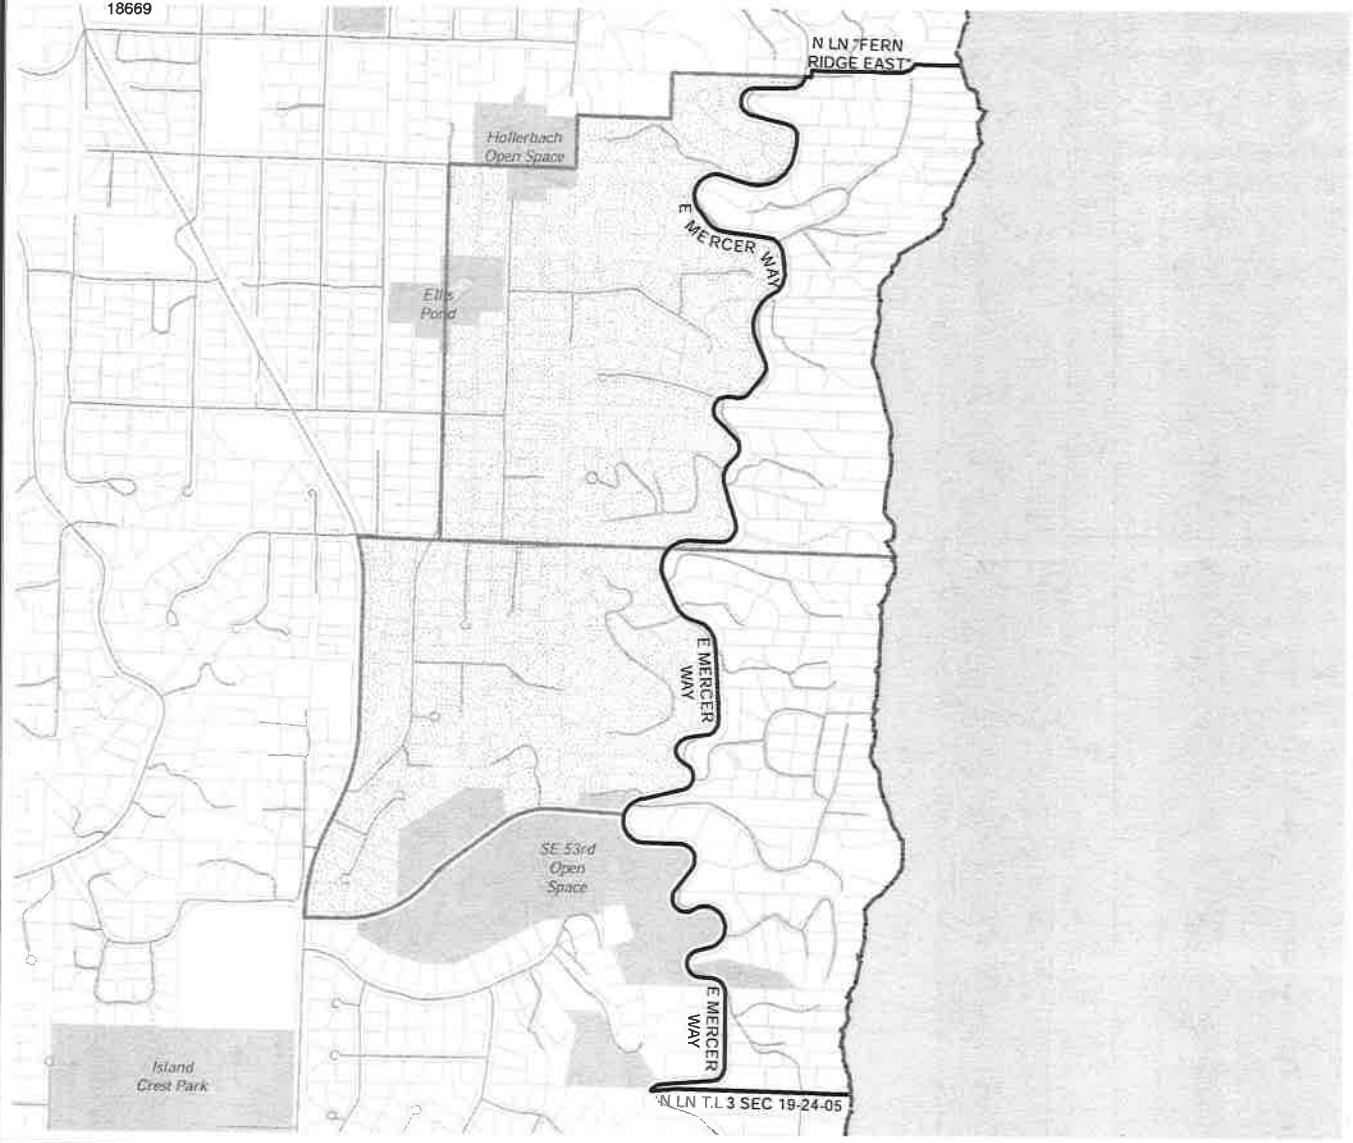

18669

2018 Precinct Alterations

Code	Precinct Name	LG	CG	CC
0777	M-I 41-0777	41	9	6
0775	M-I 41-0775	41	9	6
0777	M-I 41-0777	41	9	6

Legend

- Legislative District Boundaries
- Congressional District Boundaries
- Council District Boundaries
- New Precinct
- Old Precinct(s)

Census Tract:	S-T-R:
Tract 024500	18-24-05