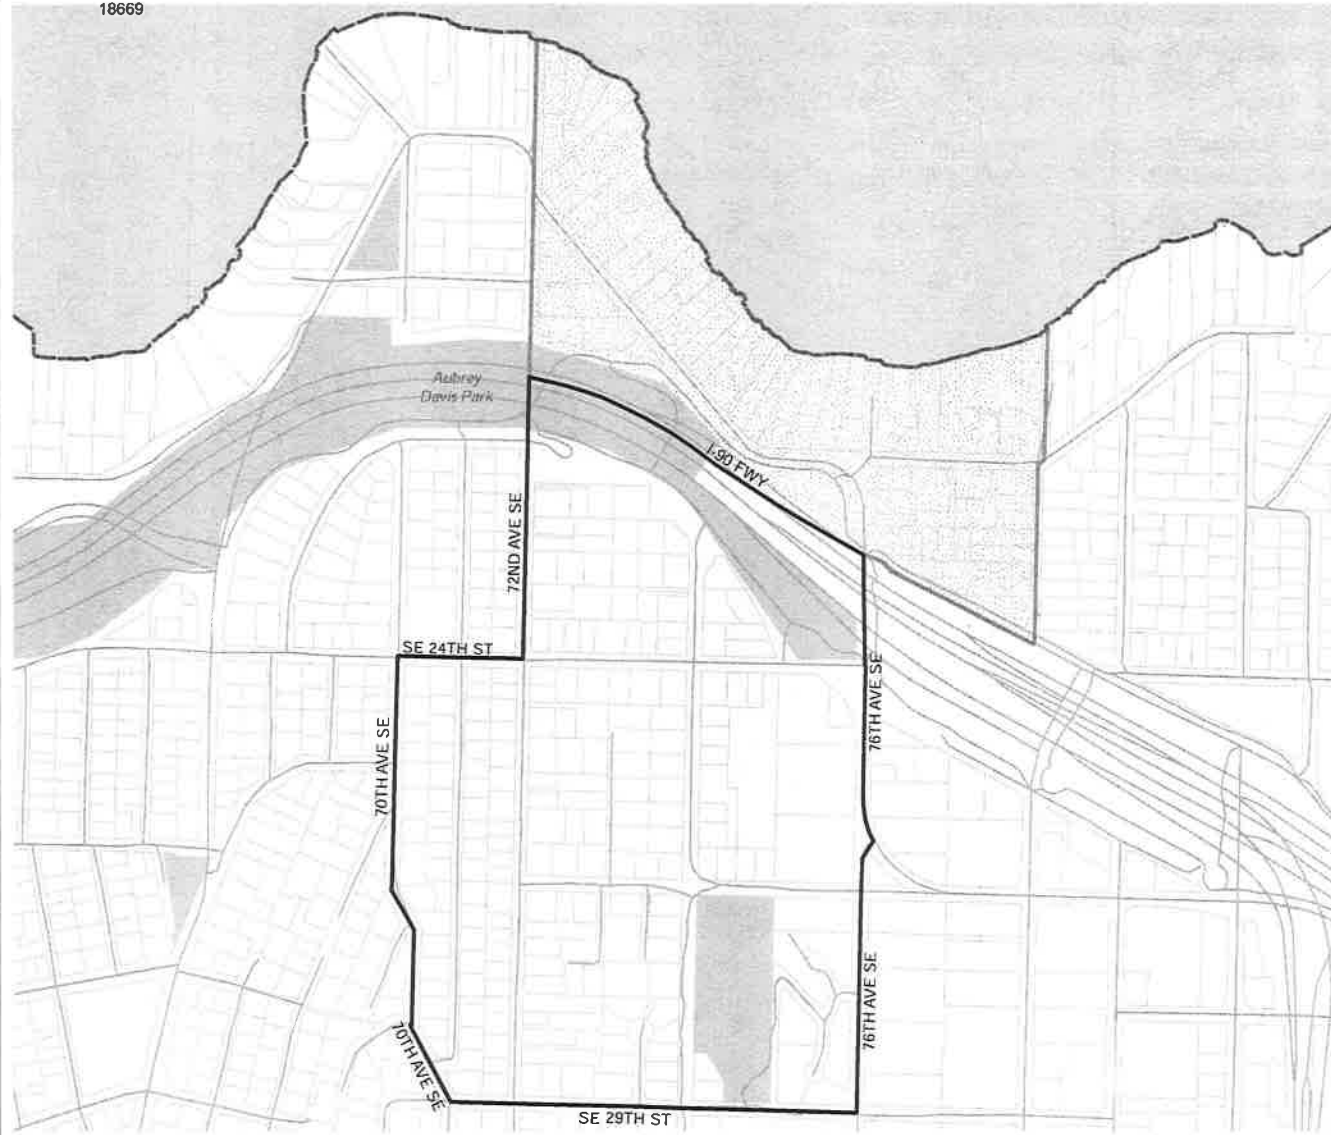

18669

2018 Precinct Alterations

Code	Precinct Name	LG	CG	CC
0756	M-I 41-0756	41	9	6
0756	M-I 41-0756	41	9	6

Legend

- Legislative District Boundaries
- Congressional District Boundaries
- Council District Boundaries
- New Precinct
- Old Precinct(s)

Census Tract:	S-T-R:
Tract 024300	12-24-04