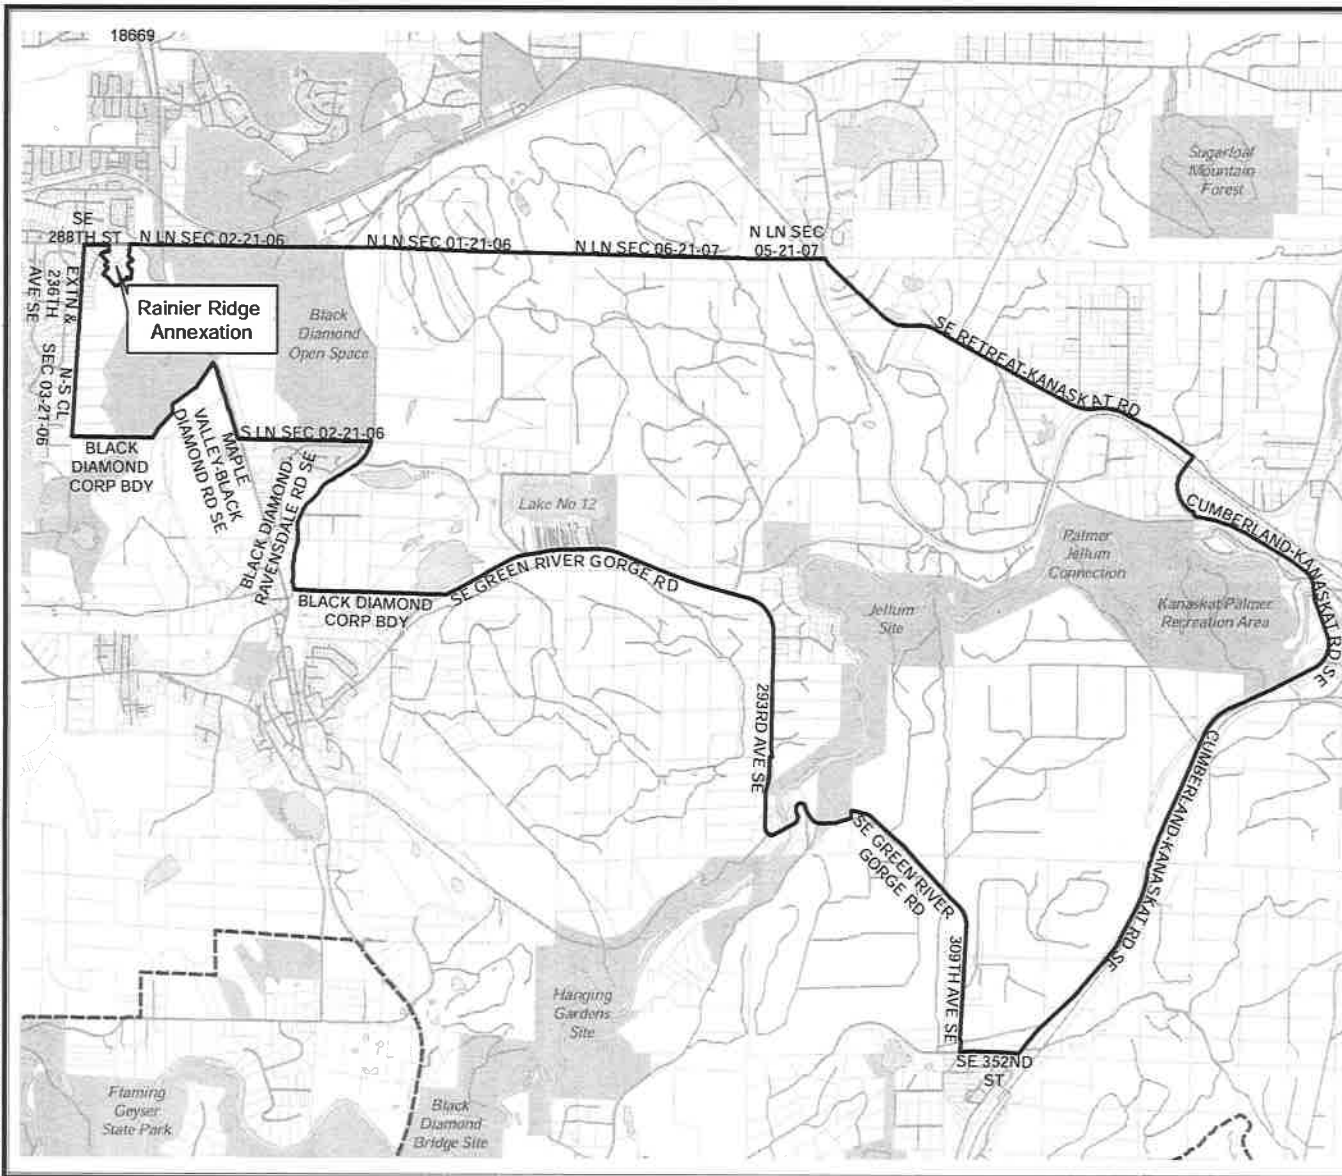

2018 Precinct Alterations

Code	Precinct Name	LG	CG	CC
3468	CROW	5	8	9
3468	CROW	5	8	9

Legend

- Legislative District Boundaries
- Congressional District Boundaries
- Council District Boundaries
- New Precinct
- Old Precinct(s)

Census Tract:	S-T-R:
Tract 031603	01-21-06