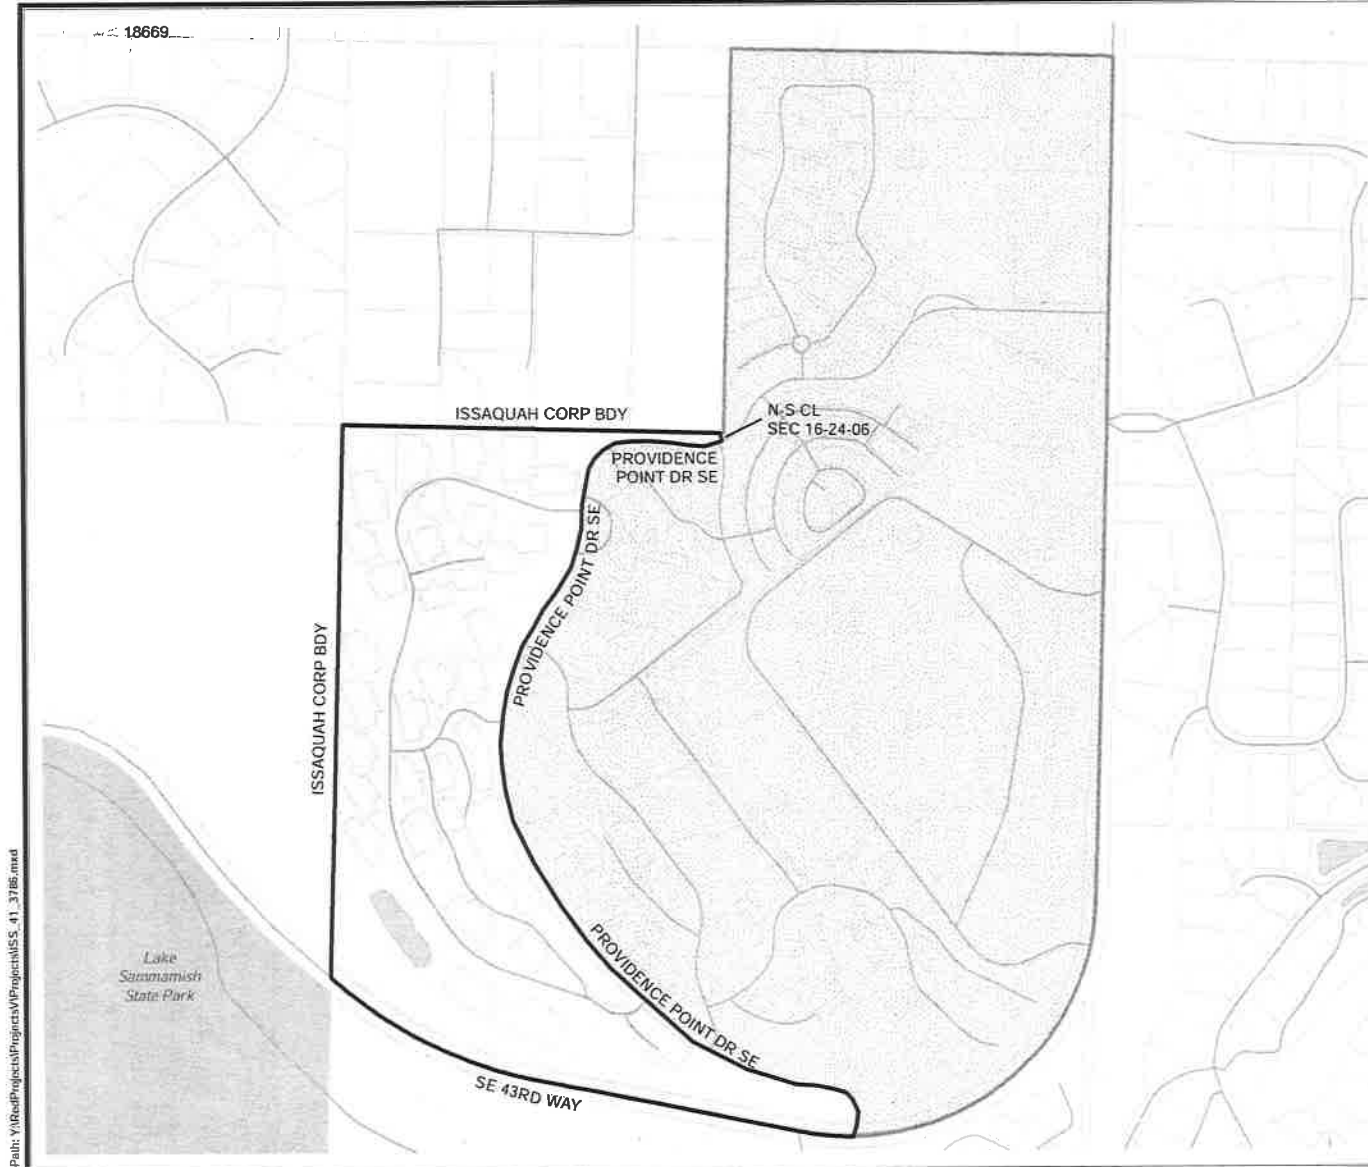

2018 Precinct Alterations

Code	Precinct Name	LG	CG	CC
3786	ISS 41-3786	41	8	3
2409	ISS 41-2409	41	8	3

Legend

- Legislative District Boundaries
- Congressional District Boundaries
- Council District Boundaries
- New Precinct
- Old Precinct(s)

Census Tract:	S-T-R:
Tract 032208	16-24-06