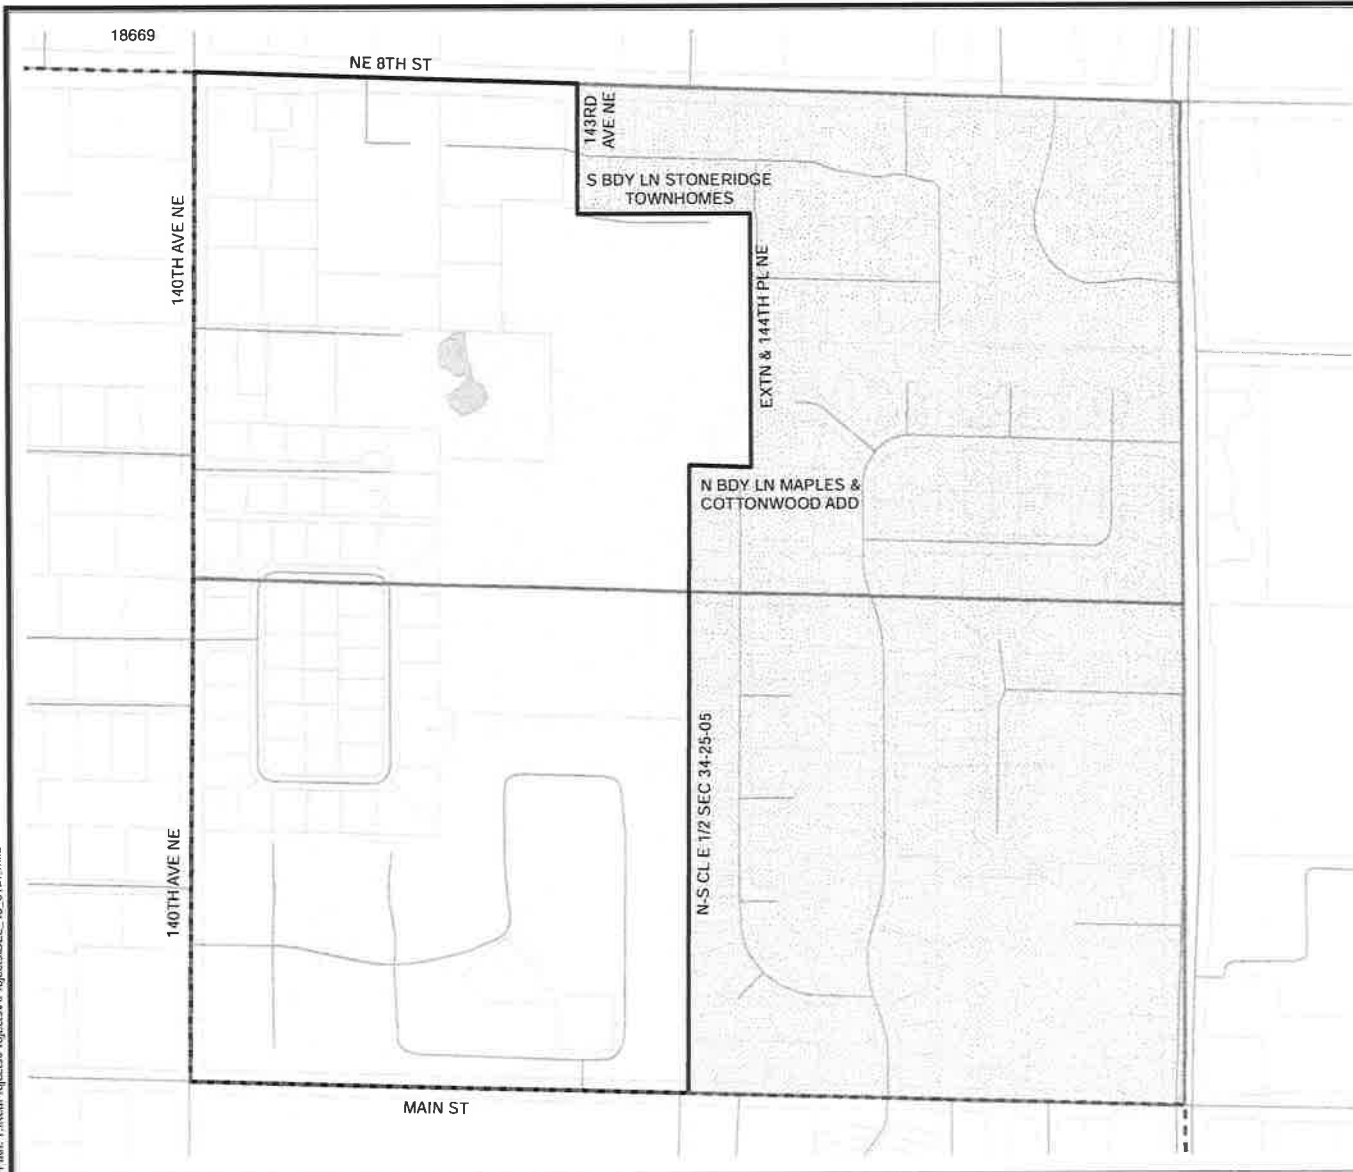

2018 Precinct Alterations

Code	Precinct Name	LG	CG	CC
0127	BEL 48-0127	48	9	6
0127	BEL 48-0127	48	9	6
2430	BEL 48-2430	48	9	6

Legend

- Legislative District Boundaries
- Congressional District Boundaries
- Council District Boundaries
- New Precinct
- Old Precinct(s)

Census Tract:	S-T-R:
Tract 023603	34-25-05