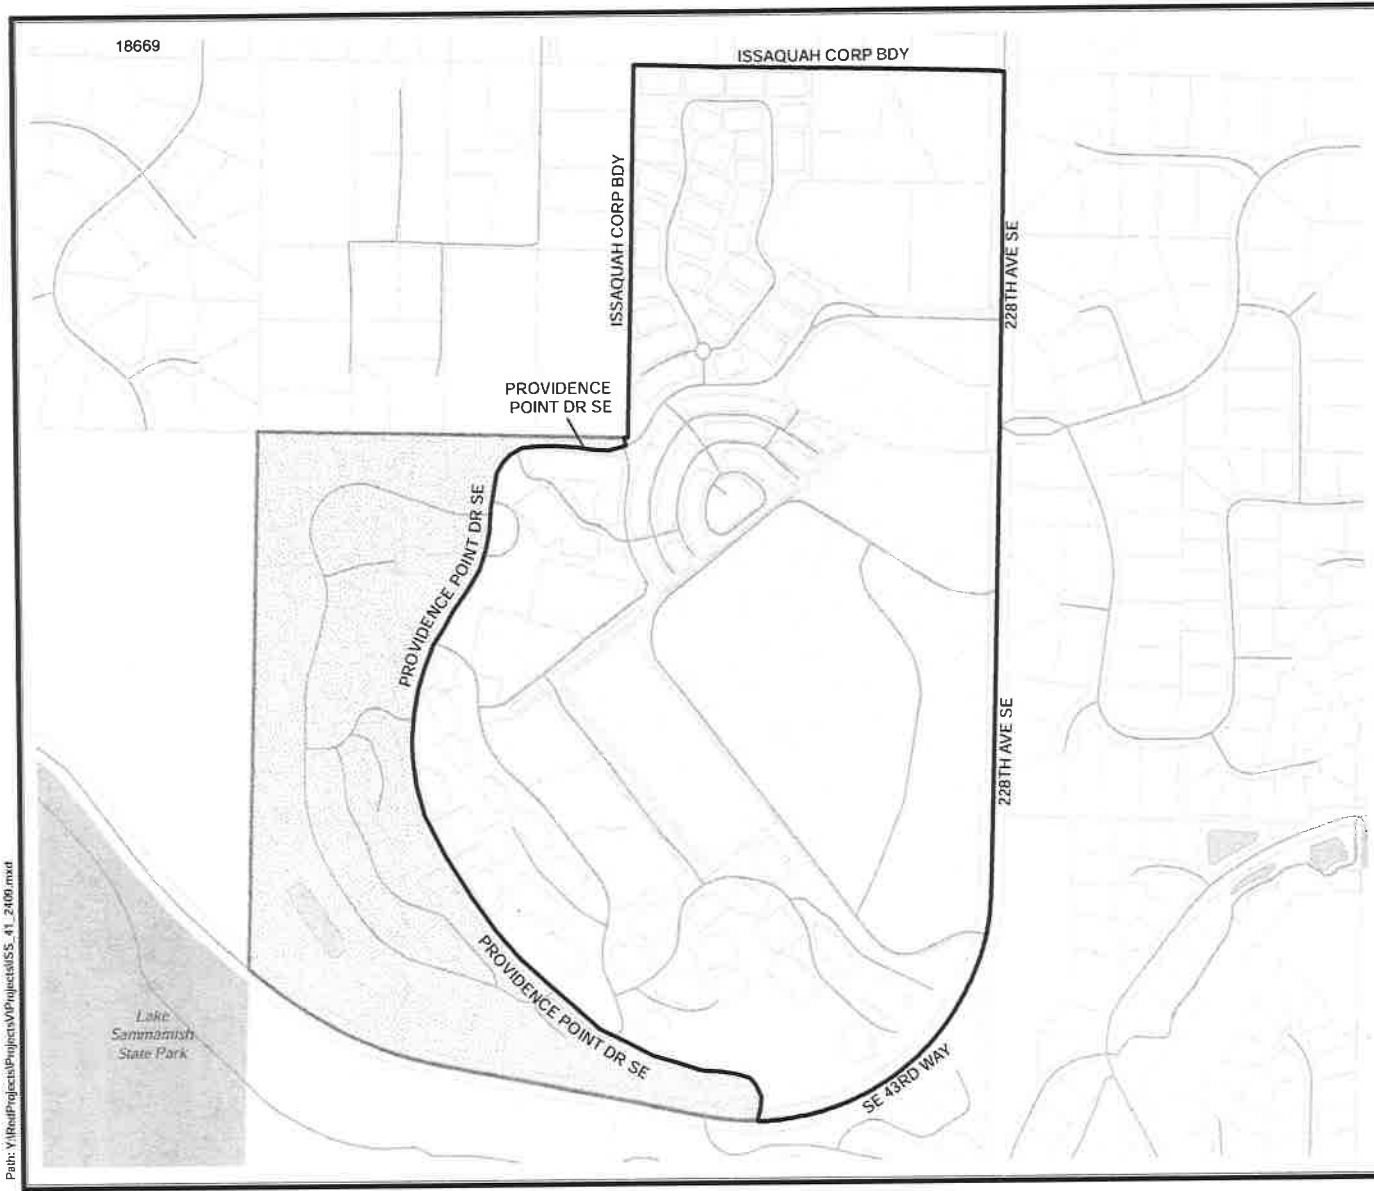

Path: Y:\Reel\Projects\Projects\ISS_41_2409.mxd

2018 Precinct Alterations

Code	Precinct Name	LG	CG	CC
2409	ISS 41-2409	41	8	3
2409	ISS 41-2409	41	8	3

Legend

- Legislative District Boundaries
- Congressional District Boundaries
- Council District Boundaries
- New Precinct
- Old Precinct(s)

Census Tract:	S-T-R:
Tract 032208	09-24-06