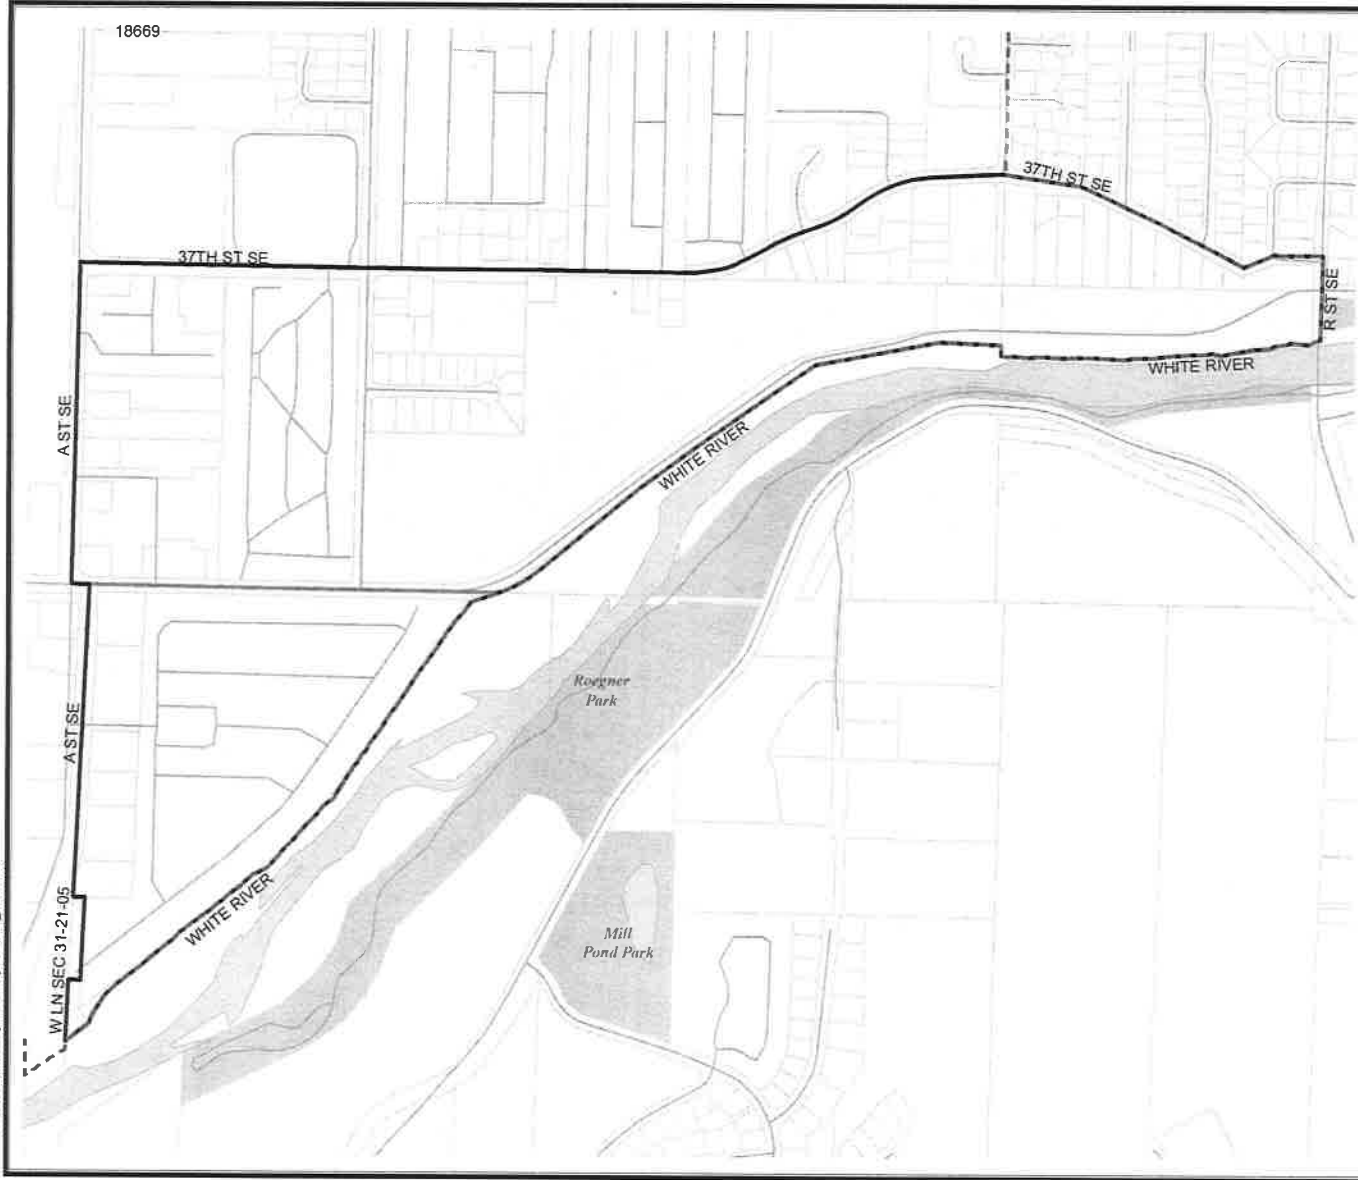

2018 Precinct Alterations

Code	Precinct Name	LG	CG	CC
2703	AUB 30-2703	30	8	7
3477	AUB 30-3477*	30	8	7
2703	AUB 30-2703	30	8	7

Legend

- Legislative District Boundaries
- Congressional District Boundaries
- Council District Boundaries
- New Precinct
- Old Precinct(s)

Census Tract:	S-T-R:
Tract 030801	30-21-05