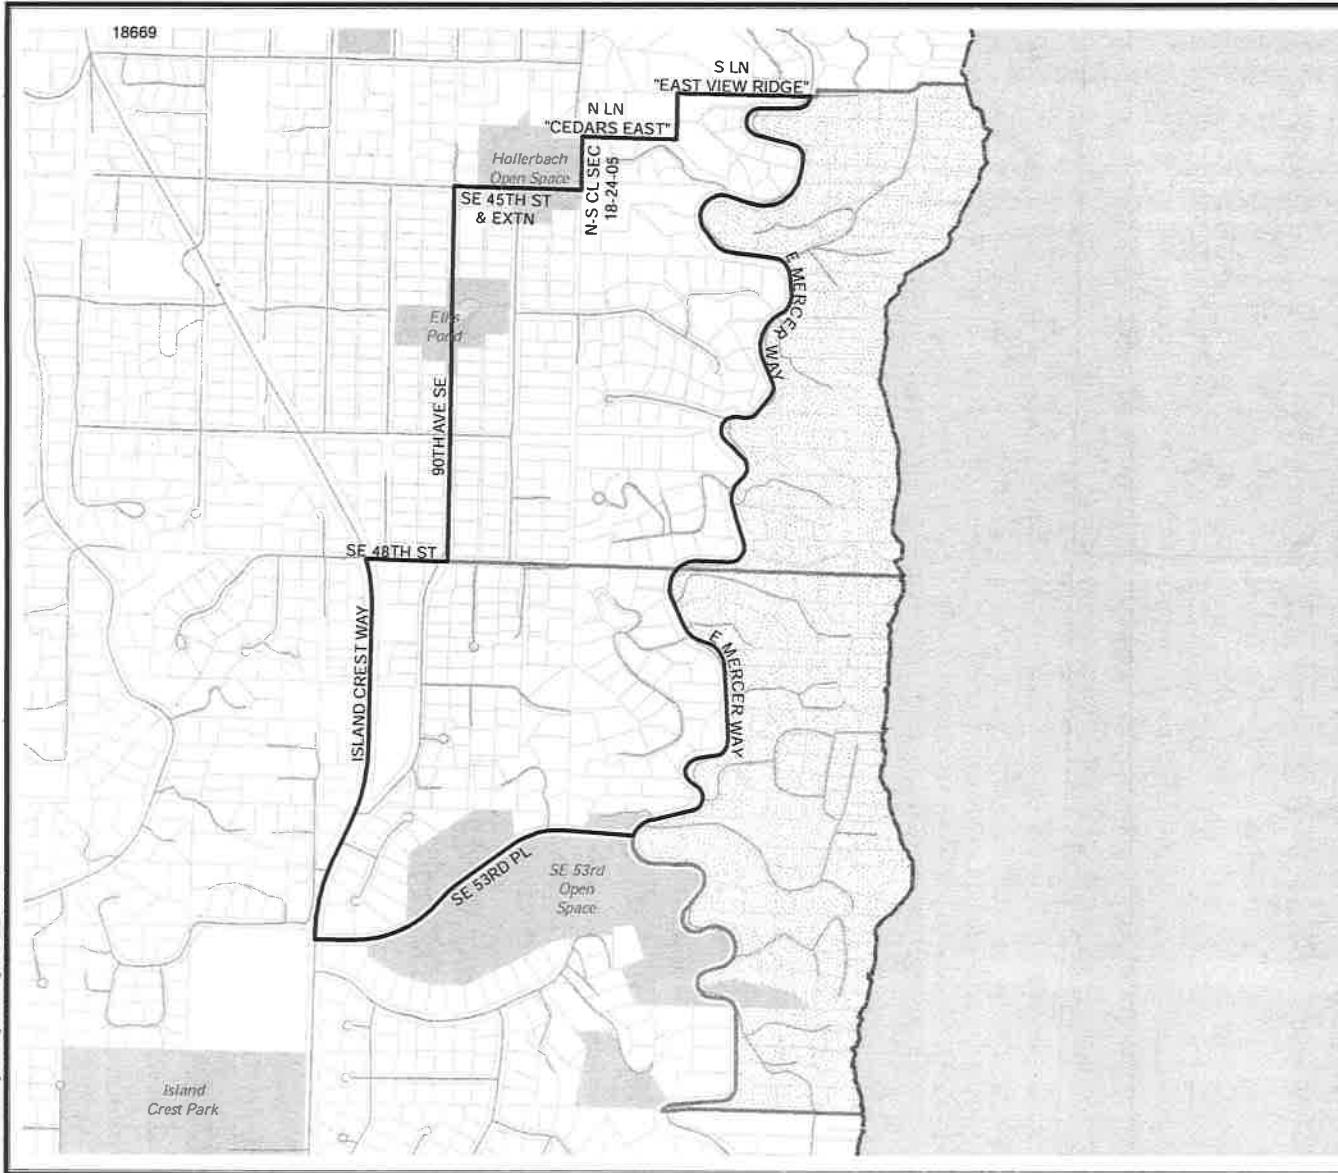

2018 Precinct Alterations

Code	Precinct Name	LG	CG	CC
0775	M-I 41-0775	41	9	6
0777	M-I 41-0777	41	9	6
0775	M-I 41-0775	41	9	6

Legend

- Legislative District Boundaries
- Congressional District Boundaries
- Council District Boundaries
- New Precinct
- Old Precinct(s)

Census Tract:	S-T-R:
Tract 024500	18-24-05