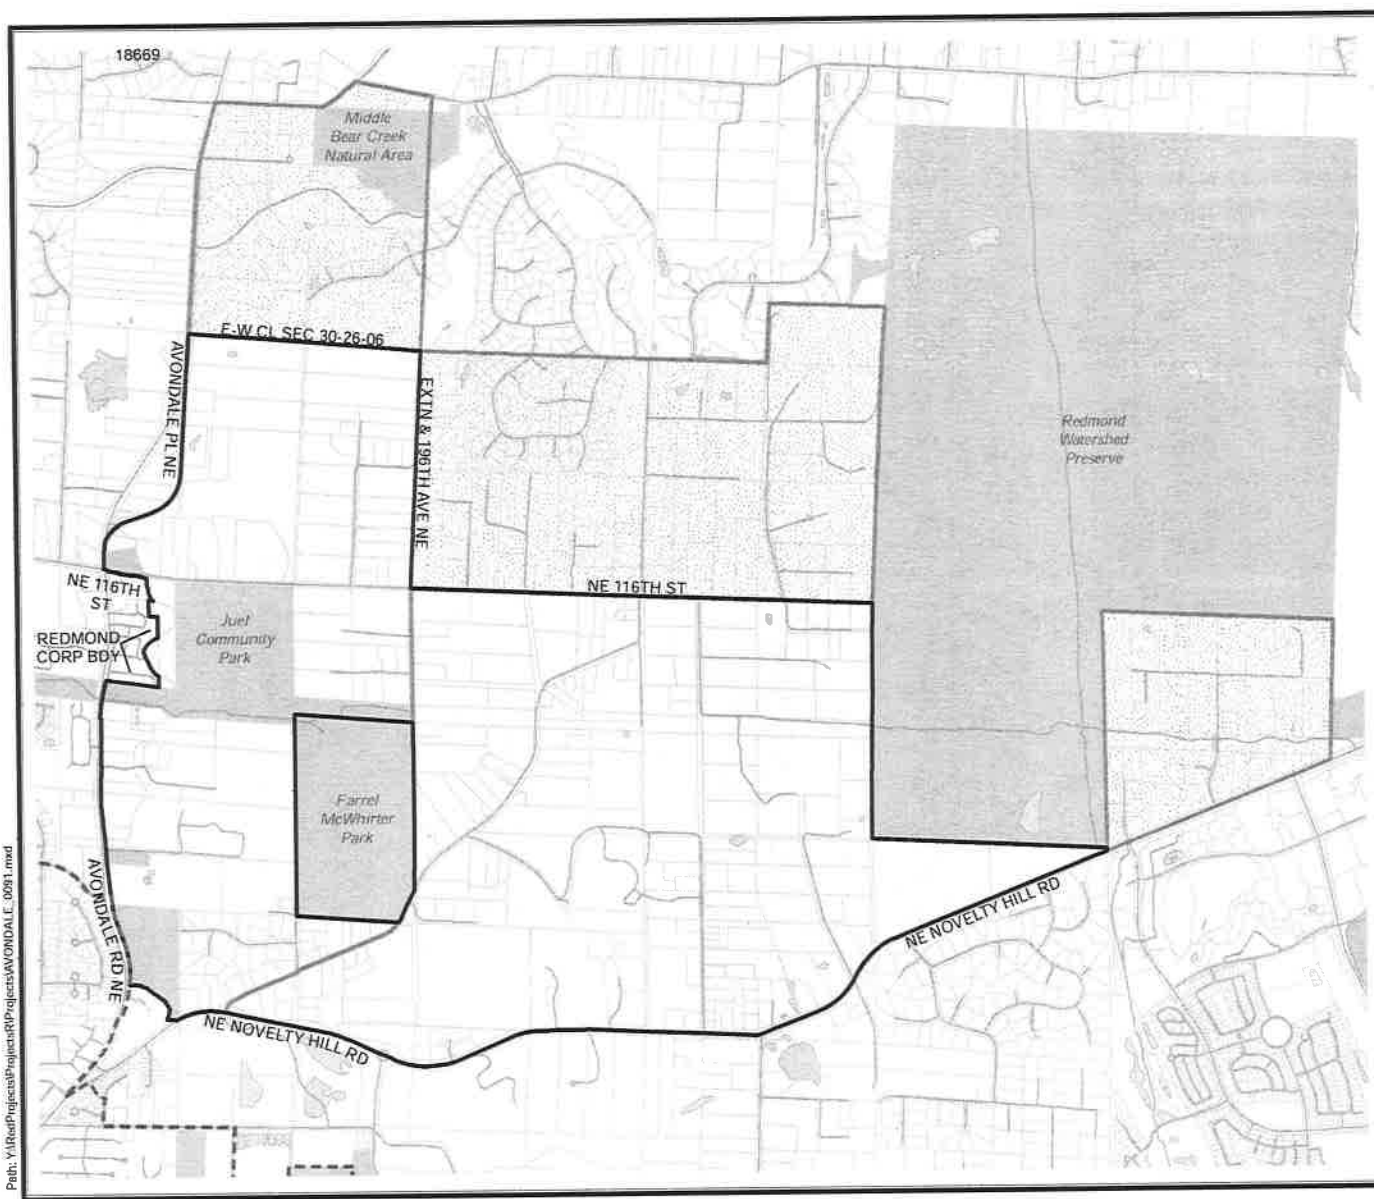

2018 Precinct Alterations

Code	Precinct Name	LG	CG	CC
0091	AVONDALE	45	1	3
3328	CAMAS*	45	1	3
0091	AVONDALE	45	1	3

Legend

- Legislative District Boundaries
- Congressional District Boundaries
- Council District Boundaries
- New Precinct
- Old Precinct(s)

Census Tract:	S-T-R:
Tract 032327	32-26-06