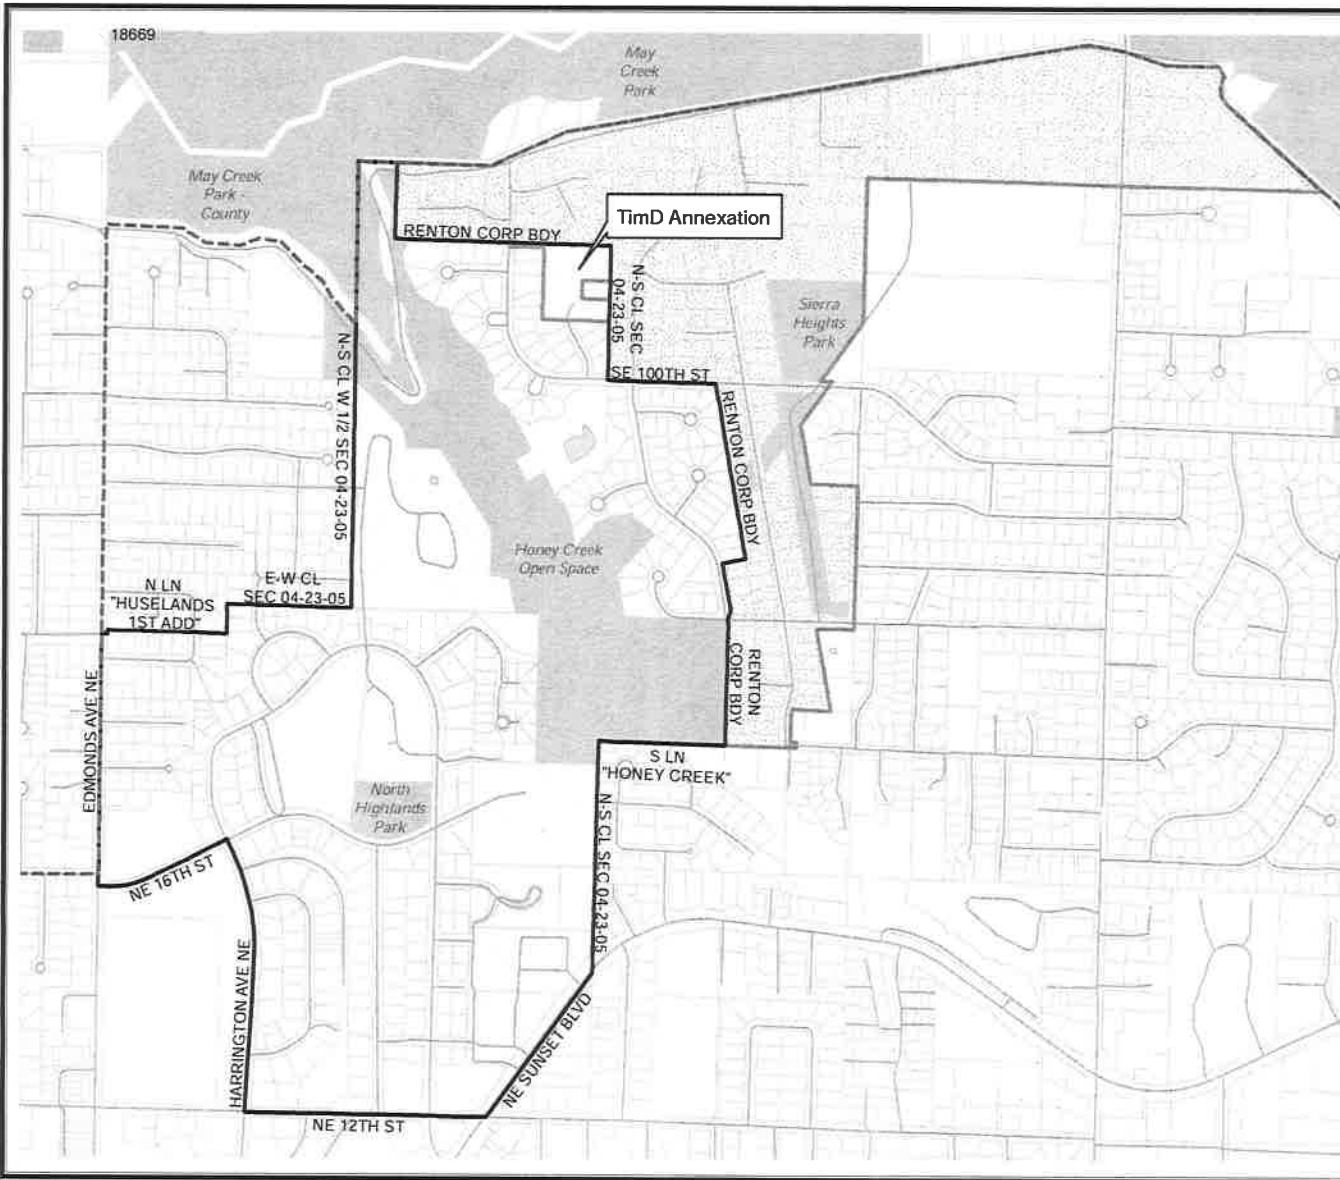

2018 Precinct Alterations

Code	Precinct Name	LG	CG	CC
0983	RNT 11-0983	11	9	9
2848	PTARMIGAN	11	9	9
0983	RNT 11-0983	11	9	9

Legend

- Legislative District Boundaries
- Congressional District Boundaries
- Council District Boundaries
- New Precinct
- Old Precinct(s)

Census Tract:	S-T-R:
Tract 025200	04-23-05