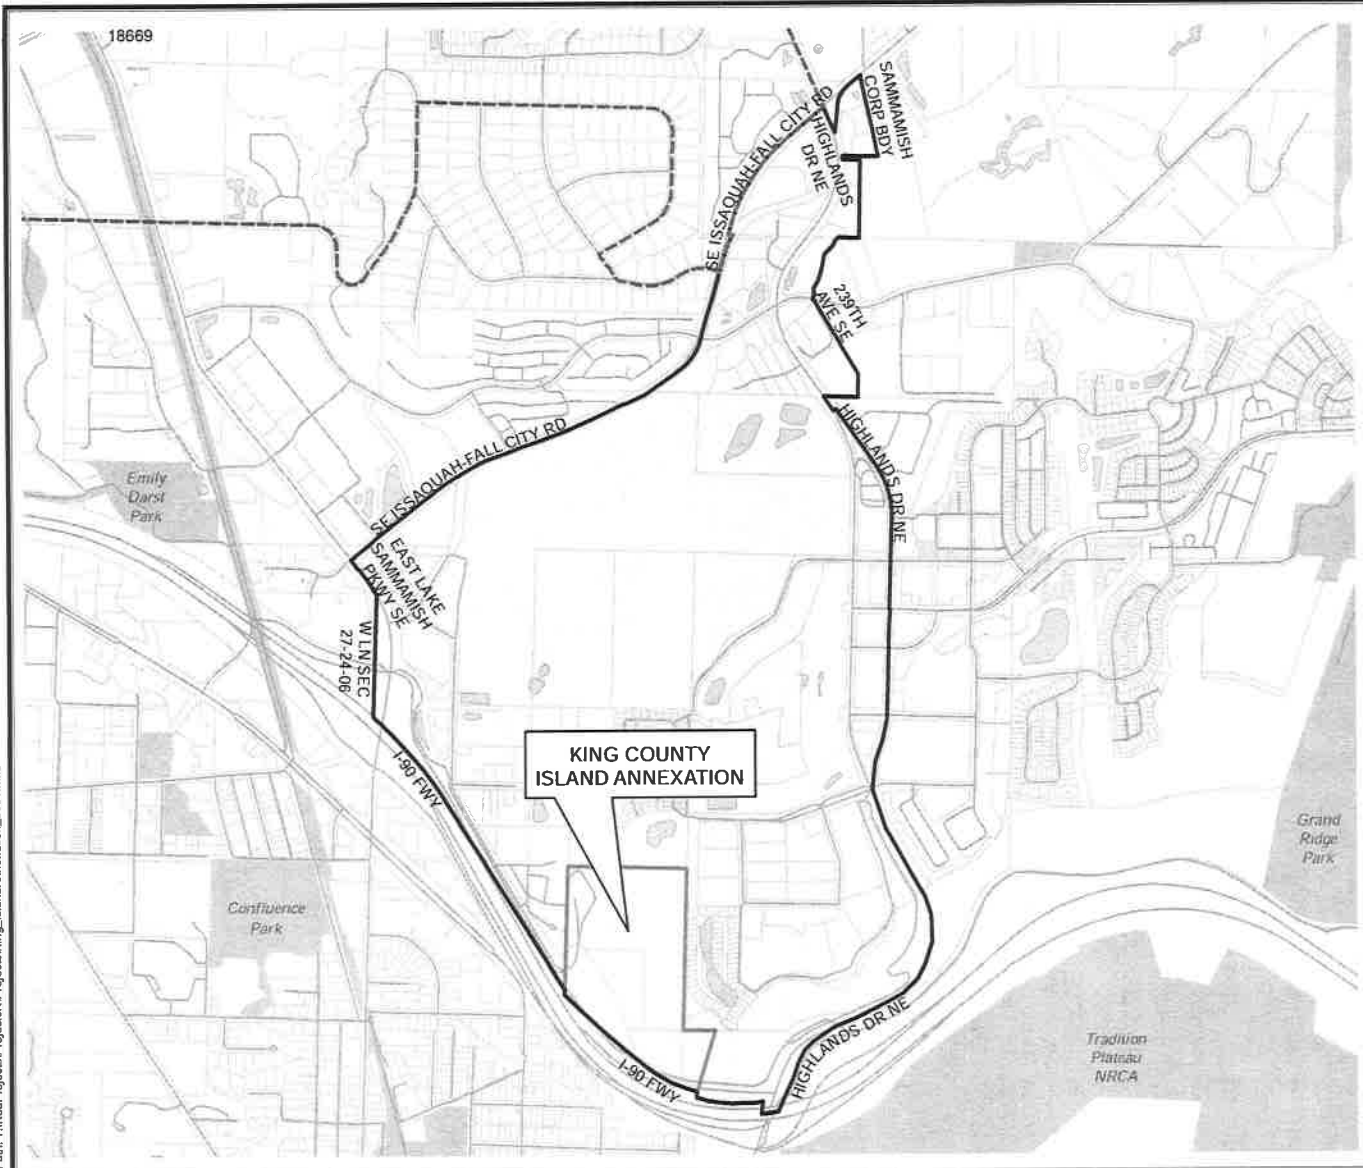

2018 Precinct Alterations

Code	Precinct Name	LG	CG	CC
3691	ISS 05-3691	5	8	3
3149	DIANE*	5	8	3
3691	ISS 05-3691	5	8	3

Legend

- Legislative District Boundaries
- Congressional District Boundaries
- Council District Boundaries
- New Precinct
- Old Precinct(s)

Census Tract:	S-T-R:
Tract 032210	27-24-06