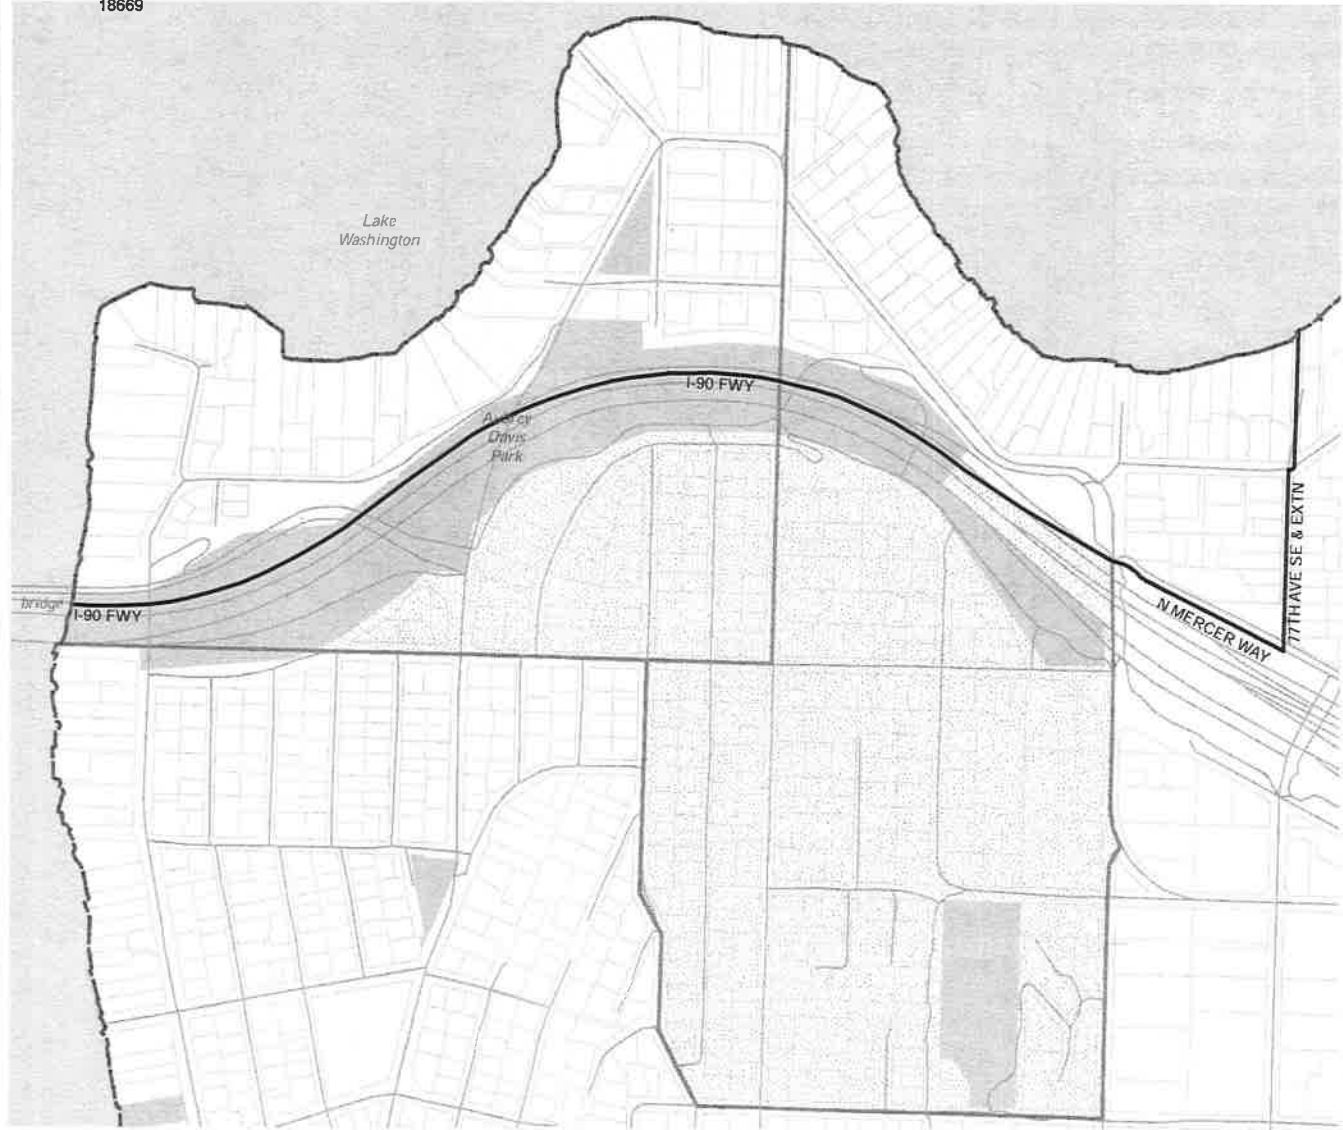

2018 Precinct Alterations

Code	Precinct Name	LG	CG	CC
0755	M-I 41-0755	41	9	6
0756	M-I 41-0756	41	9	6
0755	M-I 41-0755	41	9	6

Legend

- Legislative District Boundaries
- Congressional District Boundaries
- Council District Boundaries
- New Precinct
- Old Precinct(s)

Census Tract:	S-T-R:
Tract 024300	01-24-04