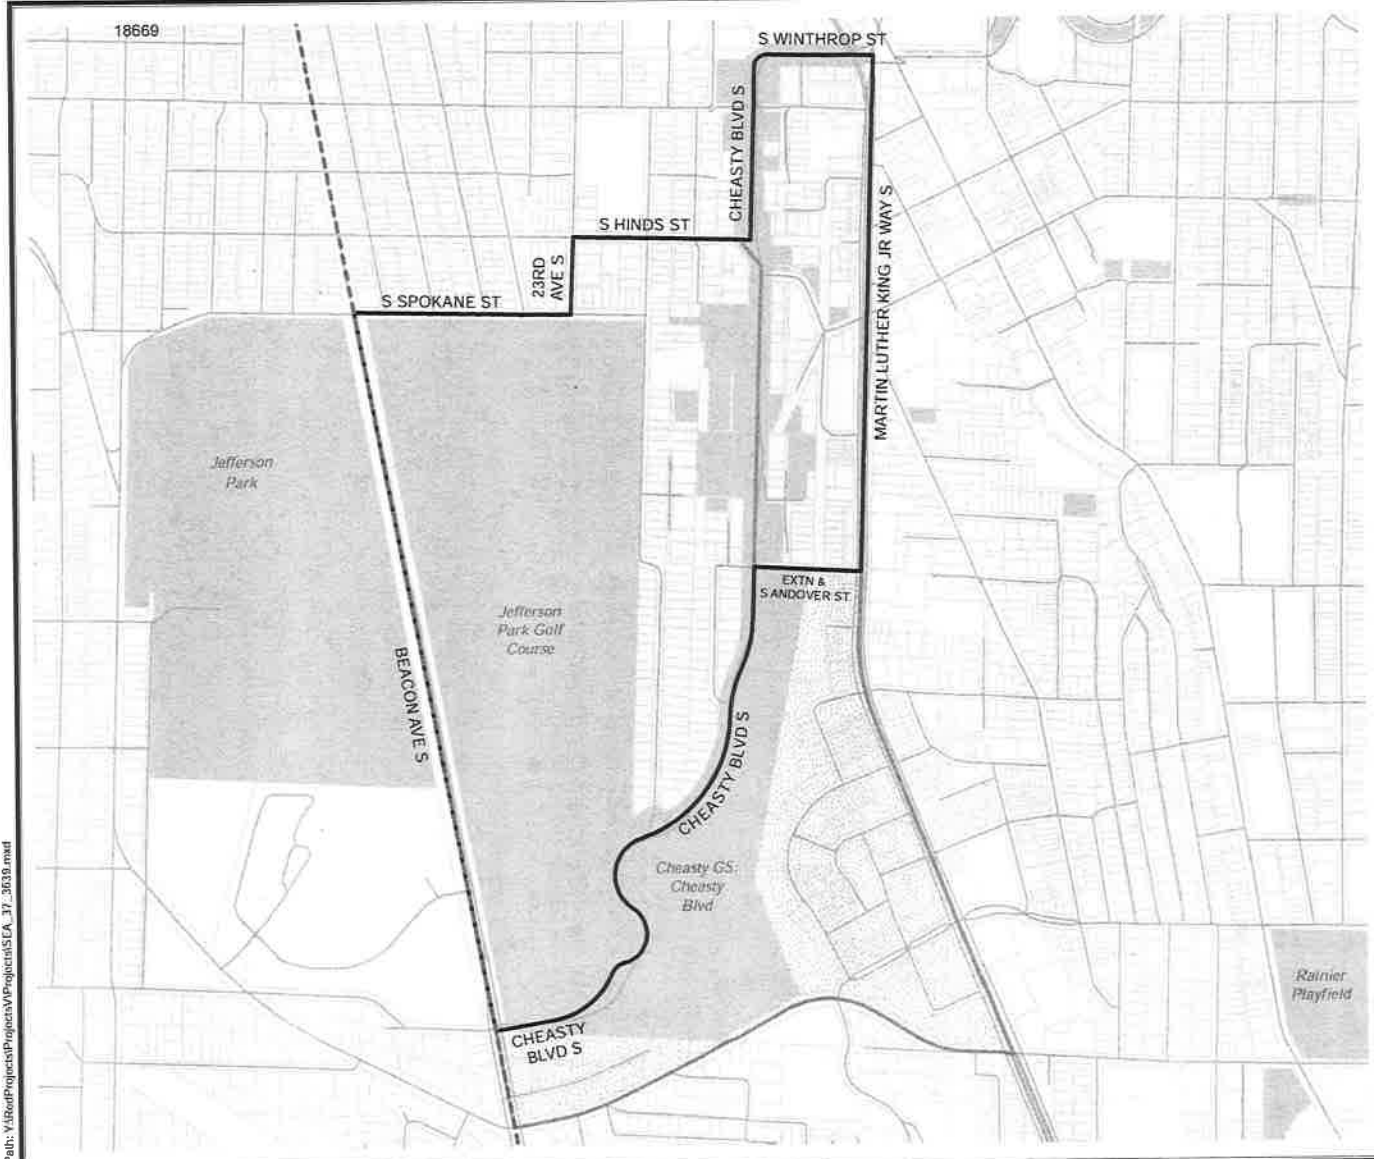

2018 Precinct Alterations

Code	Precinct Name	LG	CG	CC
3639	SEA 37-3639	37	9	2
3639	SEA 37-3639	37	9	2
1944	SEA 37-1944	37	9	2

Legend

- Legislative District Boundaries
- Congressional District Boundaries
- Council District Boundaries
- New Precinct
- Old Precinct(s)

Census Tract:	S-T-R:
Tract 010001	16-24-04