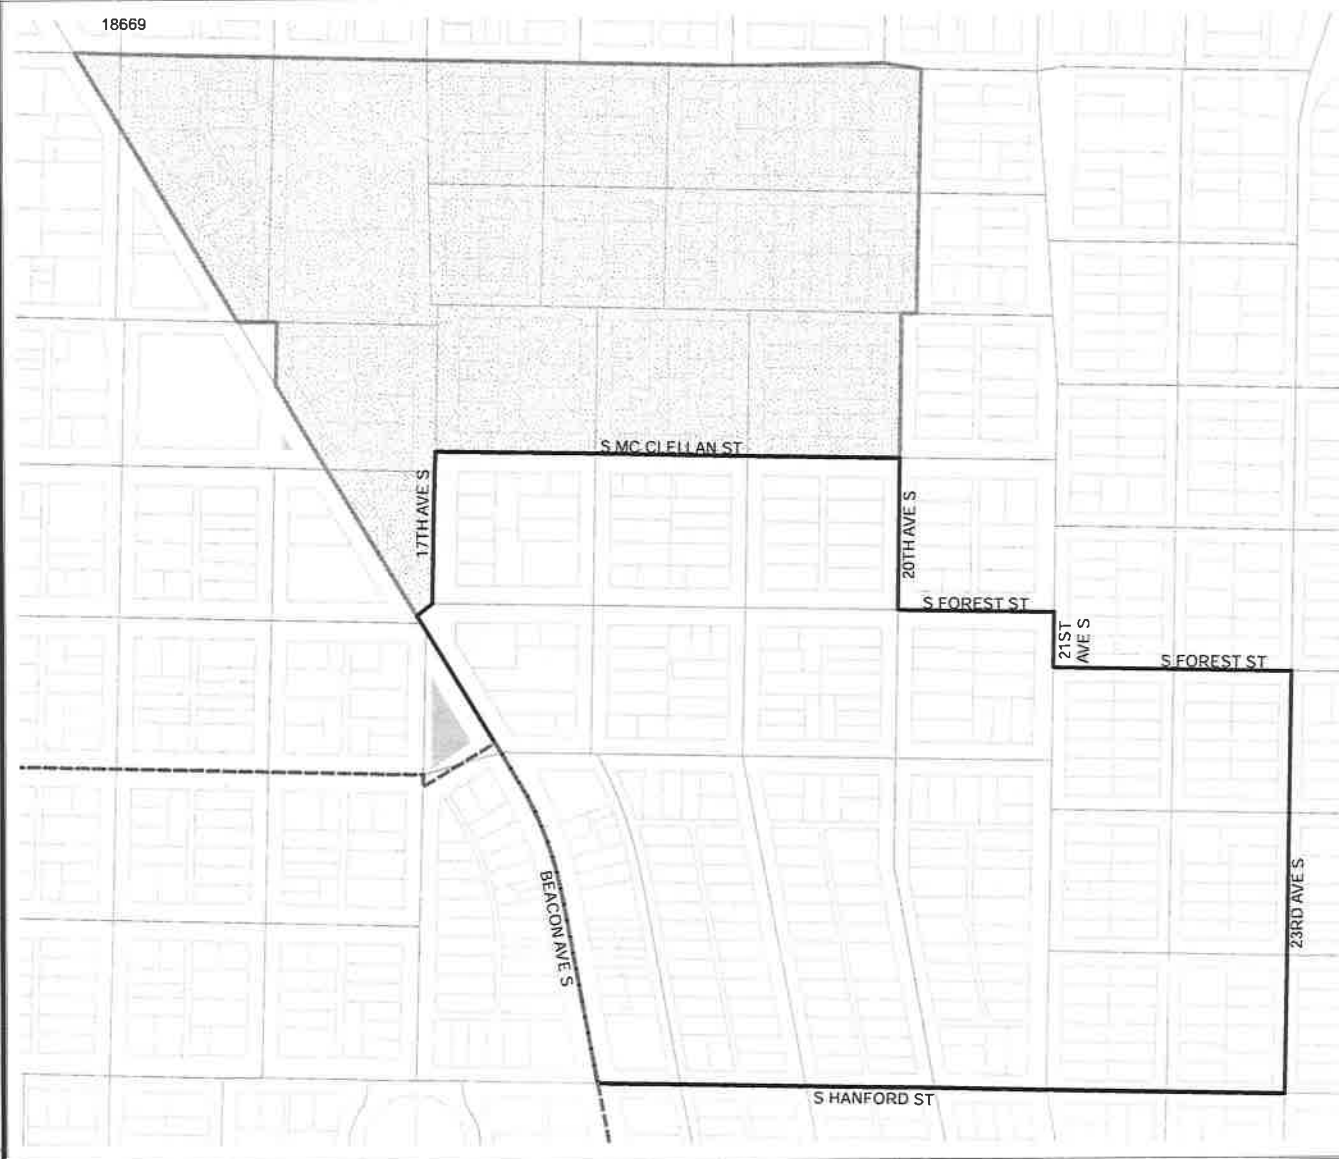

18669

2018 Precinct Alterations

Code	Precinct Name	LG	CG	CC
1930	SEA 37-1930	37	9	2
1930	SEA 37-1930	37	9	2

Legend

- Legislative District Boundaries
- Congressional District Boundaries
- Council District Boundaries
- New Precinct
- Old Precinct(s)

Census Tract:	S-T-R:
Tract 010002	09-24-04