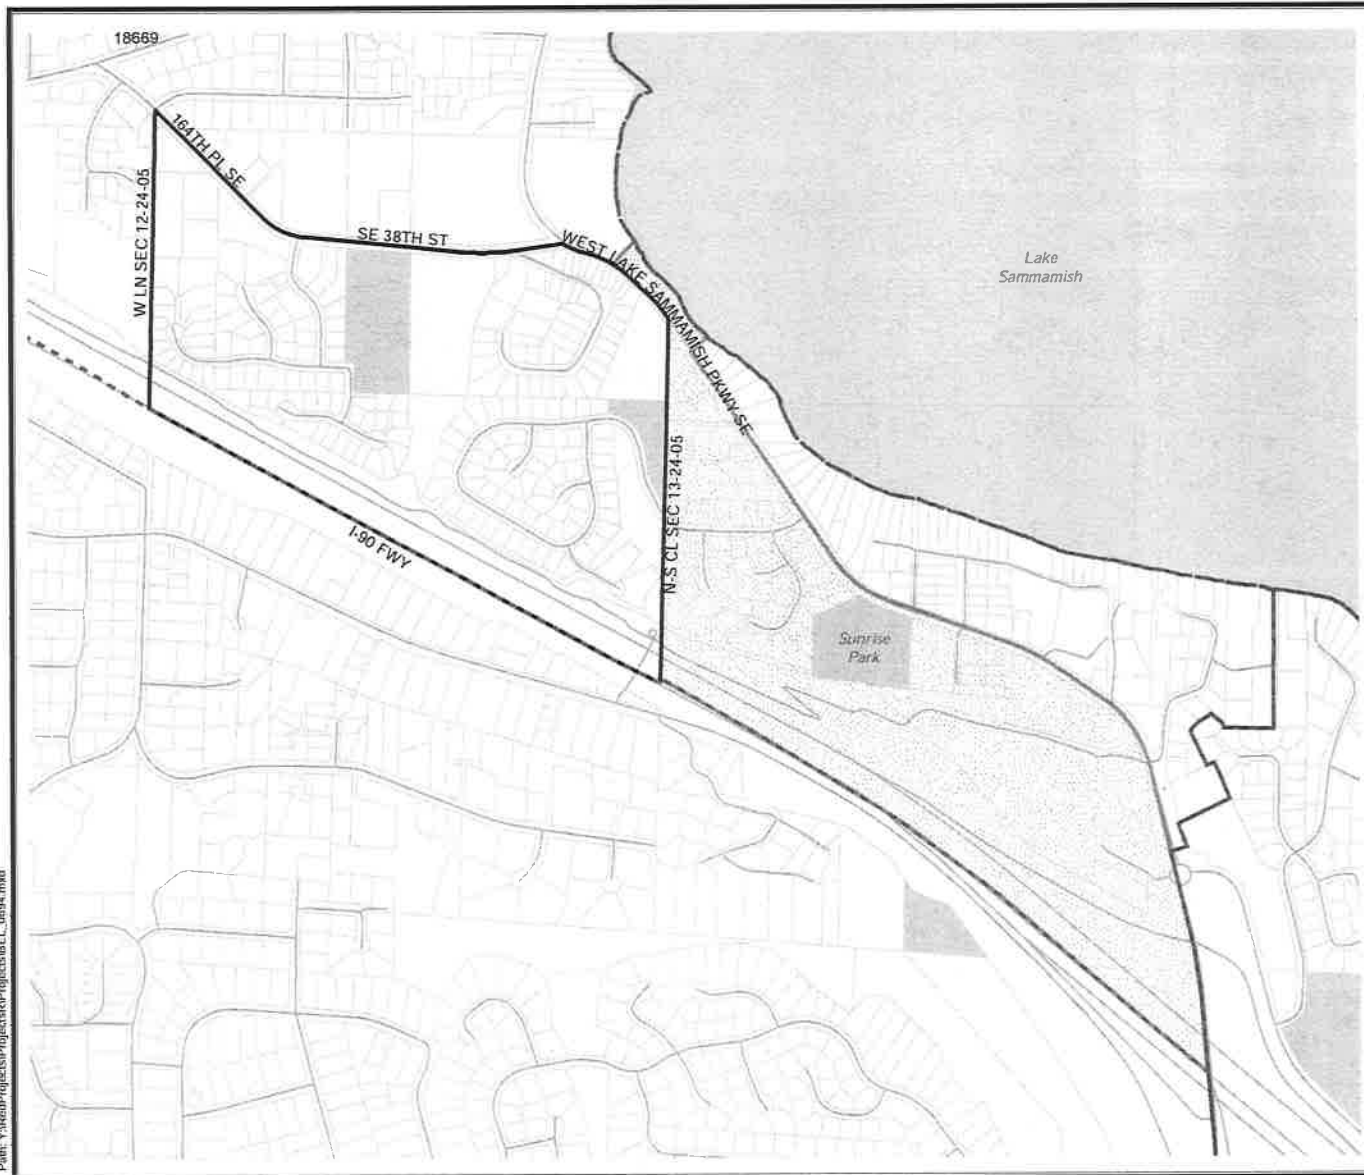

2018 Precinct Alterations

Code	Precinct Name	LG	CG	CC
0694	BEL 48-0694	48	9	6
0694	BEL 48-0694	48	9	6

Legend

- Legislative District Boundaries
- Congressional District Boundaries
- Council District Boundaries
- New Precinct
- Old Precinct(s)

Census Tract:	S-T-R:
Tract 023403	12-24-05