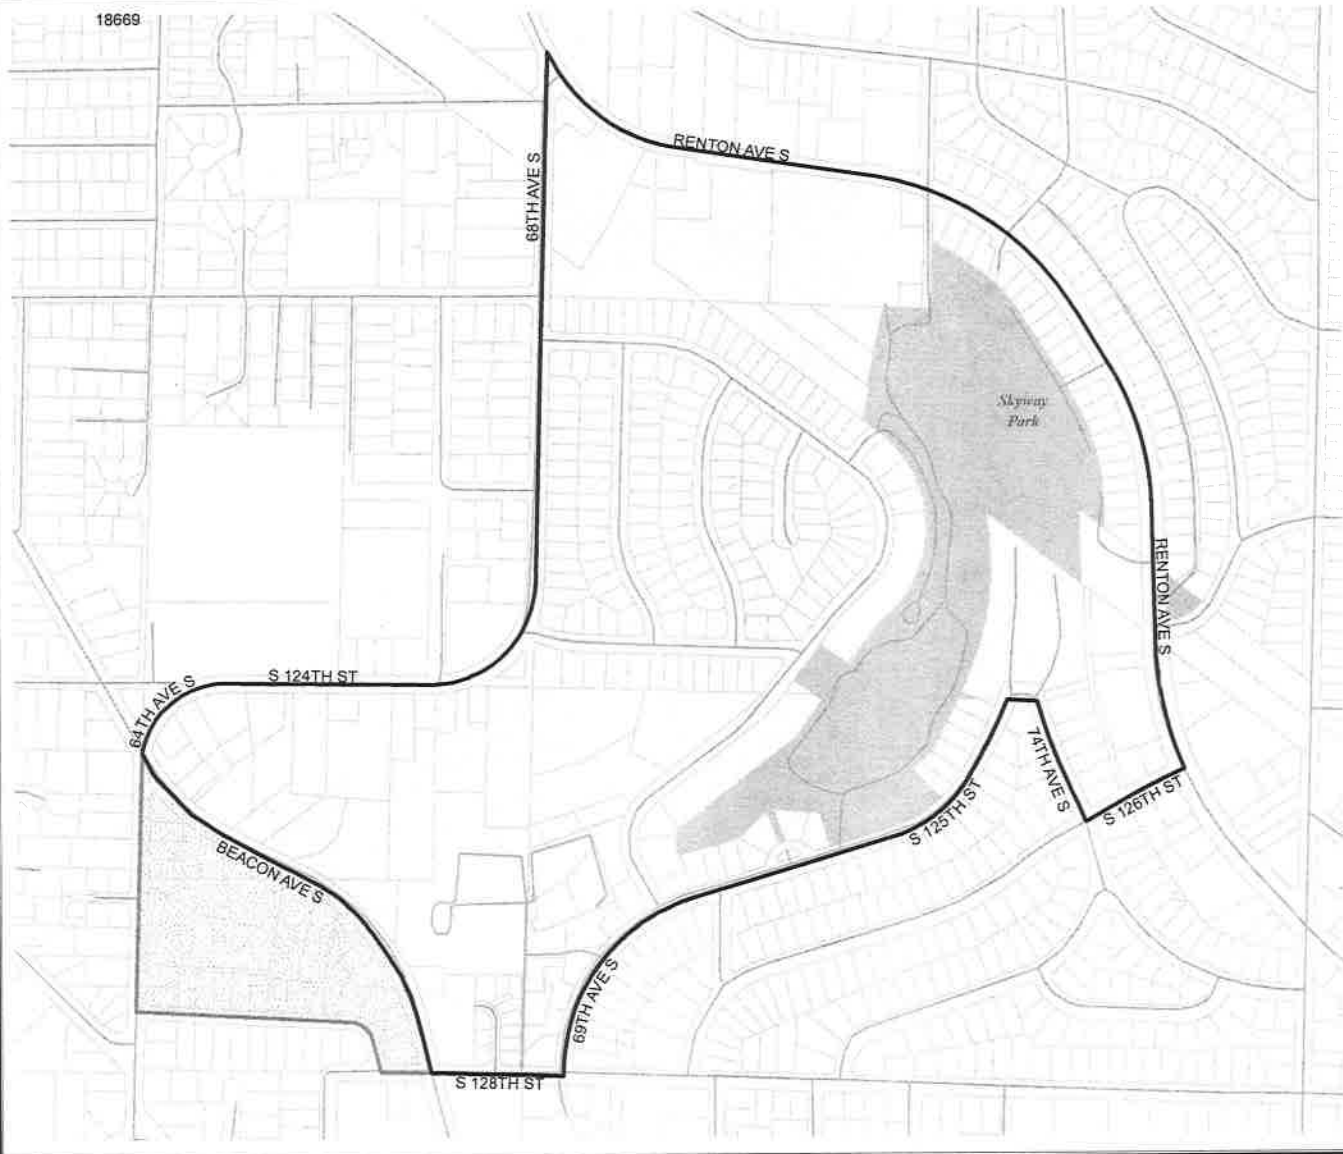

18669

2018 Precinct Alterations

Code	Precinct Name	LG	CG	CC
0233	BETTY	37	9	2
0233	BETTY	37	9	2

Legend

- Legislative District Boundaries
- Congressional District Boundaries
- Council District Boundaries
- New Precinct
- Old Precinct(s)

Census Tract:	S-T-R:
Tract 026100	12-23-04