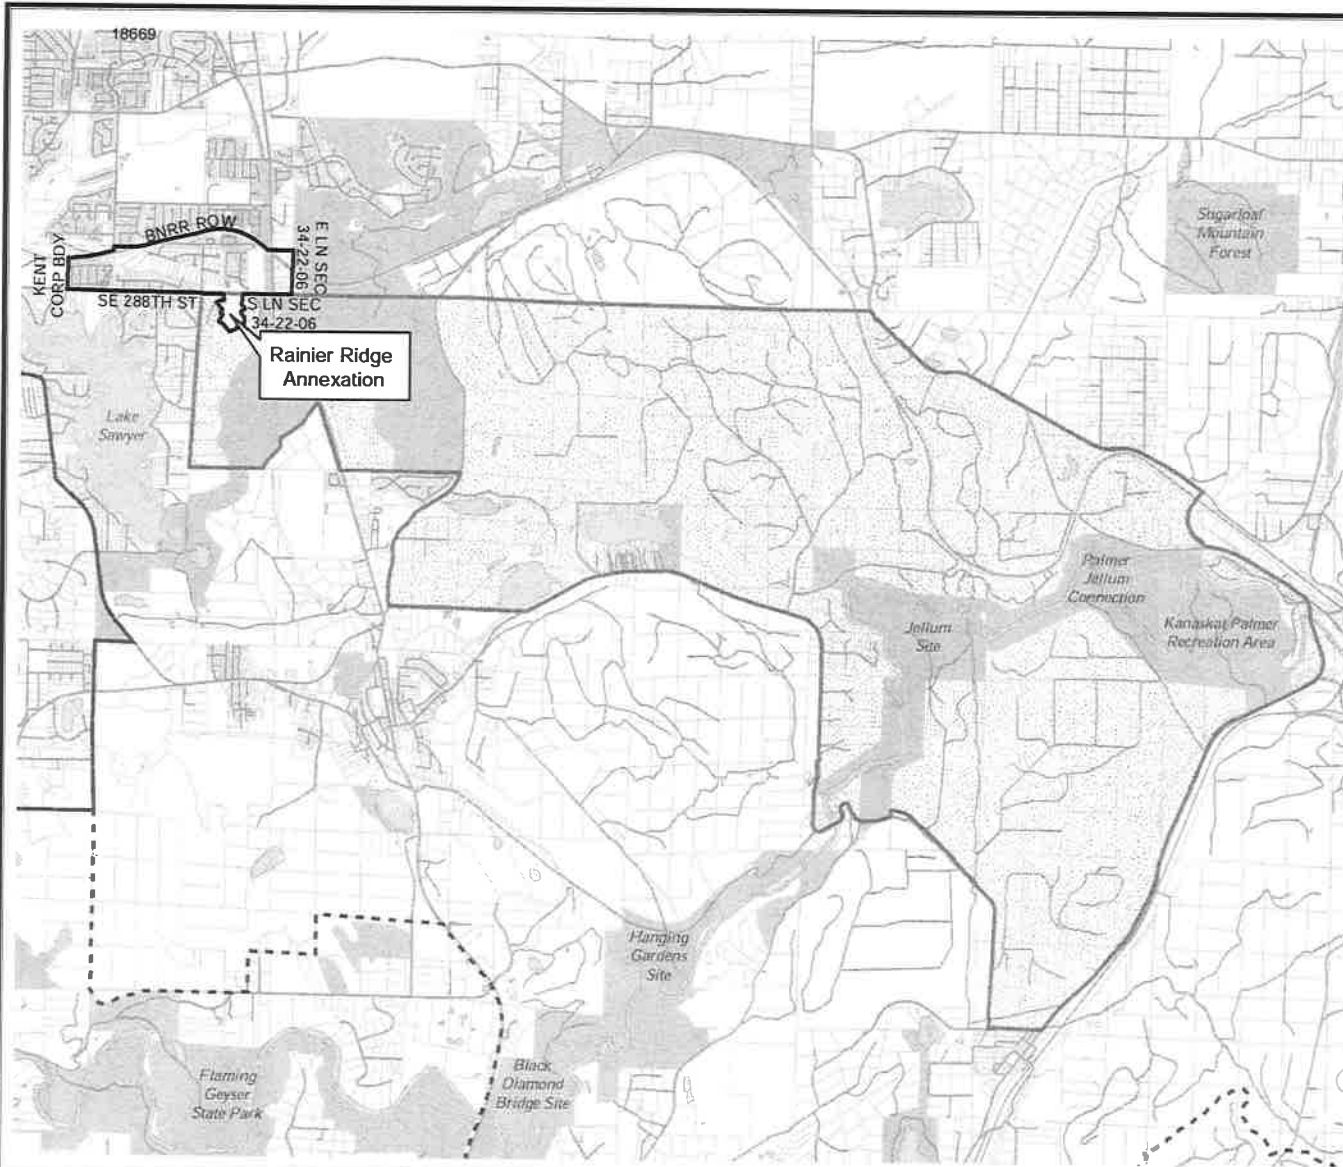

2018 Precinct Alterations

Code	Precinct Name	LG	CG	CC
3367	M-V 05-3367	5	8	9
3468	CROW	5	8	9
3367	M-V 05-3367	5	8	9

Legend

- Legislative District Boundaries
- Congressional District Boundaries
- Council District Boundaries
- New Precinct
- Old Precinct(s)

Census Tract:	S-T-R:
Tract 031604	34-22-06